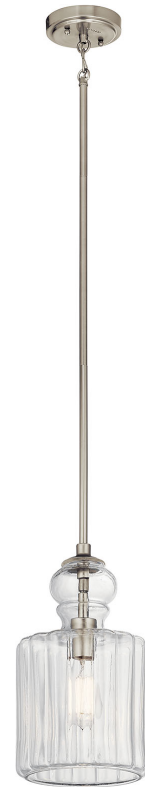

SPECIFICATIONS

Certifications/Qualifications

Prop65	No
DarkSky Approved	No
Location Rating	Dry
	kichler.com/warranty

Dimensions

Height	13.75"
Overall Height	52"
Weight	6 LBS
Canopy Width	4.75"
Canopy Depth	1"

Electrical

Input Voltage	120 V
---------------	-------

Light Source

Light Source	Bulb
Lamp Included	Not Included
# Of Bulbs/LED Modules	1
Max Or Nominal Watt	100 W
Lamp Type	A19
Socket Type	E26 (Medium)
Dimmable	Yes
Dimmable Notes	Dimmable when used with dimmer switch (sold separately); when using LED bulbs, see bulb manufacturer dimming specifications.

Mounting/Installation

Interior/Exterior	Interior Product
Mounting Style	CHAIN LINK/STEM HUNG
Mounting Weight	2.2 LBS
Modular	No
Lead Wire Length	114

FIXTURE ATTRIBUTES

Housing/Glass

Primary Material	Glass, Steel
Shade Included	No

Product/Ordering Information

SKU	43954NI
Finish	Brushed Nickel
UPC	783927518451

Finishes

-  Brushed Nickel
-  Olde Bronze

ALSO IN THIS FAMILY

43950NI

43950OZ

43952NI