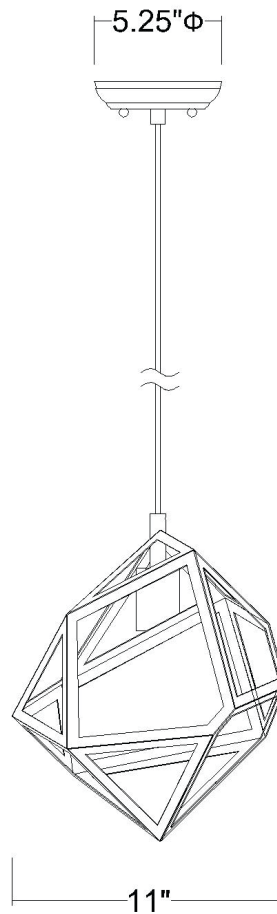

# TP30080WH HEDRON 1-LIGHT PENDANT

<b>Description:</b>	Hedron 1-Light Pendant
<b>Finish:</b>	White
<b>Dimensions:</b>	11" W x 9-1/4" D x 13-1/4" H
<b>Bulbs:</b>	1-100W Med.
<b>Installed Weight:</b>	7 lbs.
<b>Certification:</b>	ETL / dry location

<b>Material:</b>	Steel
<b>Shades:</b>	Steel
<b>Glass:</b>	NA
<b>Canopy Dimensions:</b>	5-1/4" Dia.
<b>Chain/Wire:</b>	12' Wire
<b>Additional Finishes:</b>	BK