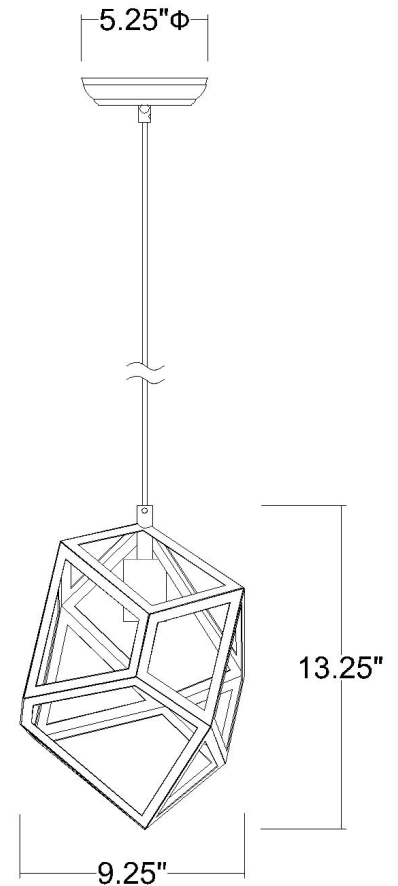

# TP30080WH HEDRON 1-LIGHT PENDANT

<b>Description:</b>	Hedron 1-Light Pendant
<b>Finish:</b>	White
<b>Dimensions:</b>	11" W x 9-1/4" D x 13-1/4" H
<b>Bulbs:</b>	1-100W Med.
<b>Installed Weight:</b>	7 lbs.
<b>Certification:</b>	ETL / dry location

<b>Material:</b>	Steel
<b>Shades:</b>	Steel
<b>Glass:</b>	NA
<b>Canopy Dimensions:</b>	5-1/4" Dia.
<b>Chain/Wire:</b>	12' Wire
<b>Additional Finishes:</b>	BK