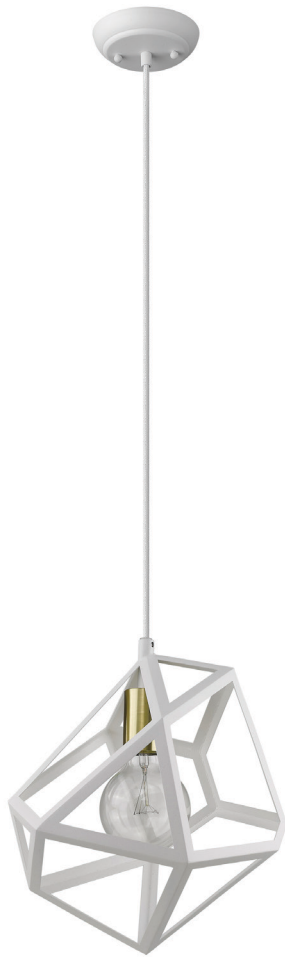

# TP30080WH HEDRON 1-LIGHT PENDANT

<b>Description:</b>	Hedron 1-Light Pendant
<b>Finish:</b>	White
<b>Dimensions:</b>	11" W x 9-1/4" D x 13-1/4" H
<b>Bulbs:</b>	1-100W Med.
<b>Installed Weight:</b>	7 lbs.
<b>Certification:</b>	ETL / dry location

<b>Material:</b>	Steel
<b>Shades:</b>	Steel
<b>Glass:</b>	NA
<b>Canopy Dimensions:</b>	5-1/4" Dia.
<b>Chain/Wire:</b>	12' Wire
<b>Additional Finishes:</b>	BK