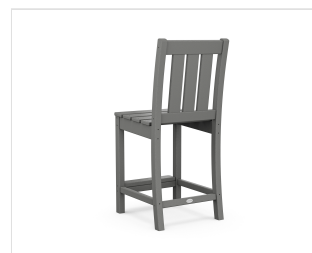

# POLYWOOD®

Sustainable Outdoor Furniture

CLIMATETUFF™  
MATERIALS

COLORSTAY™  
TECHNOLOGY

MADE IN  
THE USA

CONSCIOUSLY  
CRAFTED

## Oxford Counter Side Chair

**BRAND** | POLYWOOD®

**COLLECTION** | Oxford

**SKU** | TLD151

### SPECIFICATIONS

Weight	25.0 lbs
Width	18.17"
Height	41.16"
Depth	22.03"
Seat Width	18.17"
Seat Depth	16.39"
Seat Height	24.0"