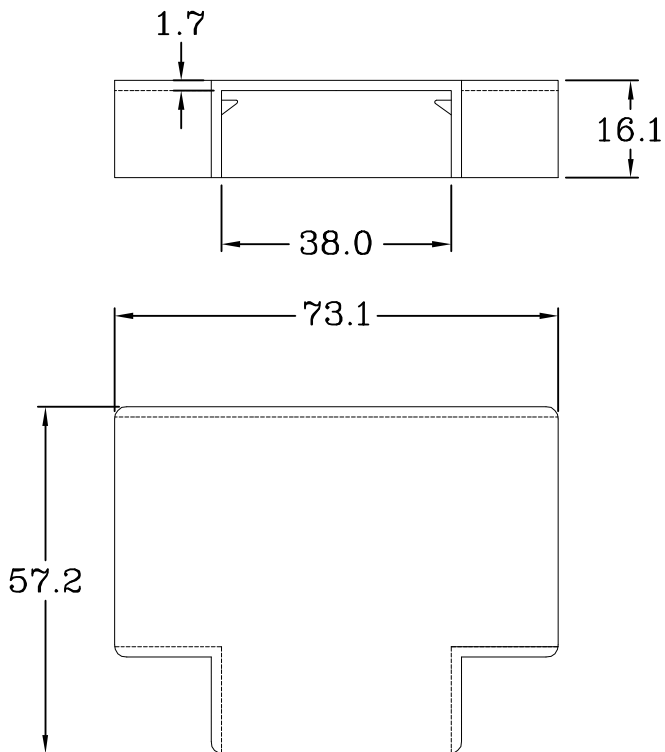

C

B

B

A

A

8 7 6 5 4 3 2 1

THIRD ANGLE PROJECTION

StarTech.com

GENERAL NOTES

DIMENSIONS ARE IN MM - DO NOT SCALE

THIS DOCUMENT CONTAINS CONFIDENTIAL, PROPRIETARY INFORMATION THAT IS PROPERTY OF STARTECH.COM

PRODUCT ID	CBMWD3816T
DESCRIPTION	20 Pack Cable Raceway T Connector for CBMWD3816 - 3 Way Raceway Fitting Connectors - Wiring Duct Tee Connector - UL Rated
DO NOT SCALE	SHEET: 1 OF: 1
	UPLOAD DATE: 3/16/2021