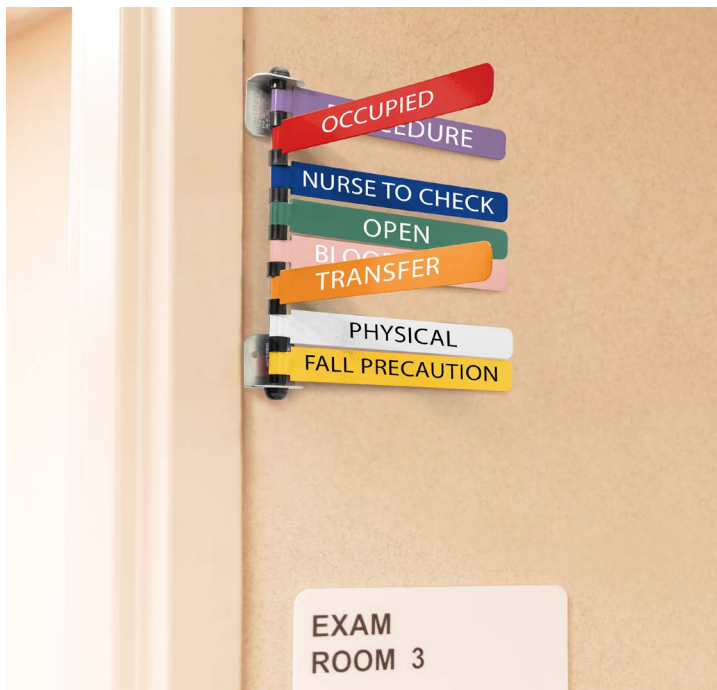

Exam Room Flags

Durable | Customizable

Carstens exam flag sets facilitate efficient and clear communication among staff in all types of medical facilities. With durable, vibrantly colored steel flags that extend 8" away from the wall, staff can quickly identify key information about a room's status and occupant with just a glance.

Features:

- Available in 3, 4, 6, 8, or 12 flag sets
- Each flag rotates independently up to 180°
- Made from durable powder-coated steel
- Mounts easily to any wall
- Customizable options include flag colors and text
- 3-year limited warranty

Create Your Ideal Signal System

Colors That Communicate

Carstens exam signal flags feature fully saturated colors chosen specifically to maximize contrast against backgrounds and be easily distinguishable for exceptional clarity.

Choose from 12 color options, sequenced any way you like, and add custom text to each flag (printed on both sides) to create a communication system that best suits your facility's needs.

12 vibrant color options
Up to 18 characters white or black text