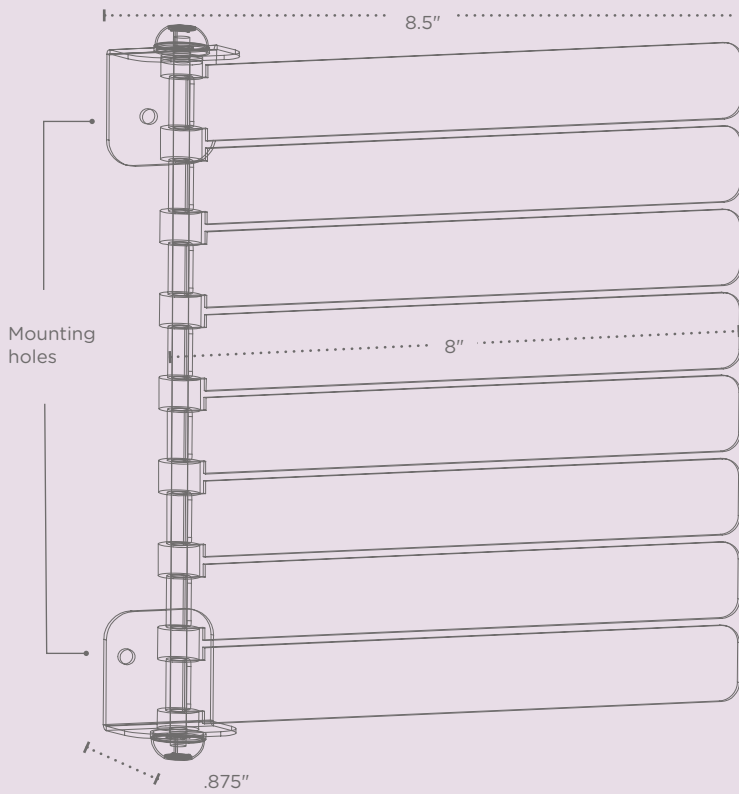

Exam Room Flags

Durable | Customizable

Carstens exam flag sets facilitate efficient and clear communication among staff in all types of medical facilities. With durable, vibrantly colored steel flags that extend 8" away from the wall, staff can quickly identify key information about a room's status and occupant with just a glance.

Features:

- Available in 3, 4, 6, 8, or 12 flag sets
- Each flag rotates independently up to 180°
- Made from durable powder-coated steel
- Mounts easily to any wall
- Customizable options include flag colors and text
- 3-year limited warranty

Choose from 12 color options, sequenced any way you like, and add custom text to each flag (printed on both sides) to create a communication system that best suits your facility's needs.

12 vibrant color options
Up to 18 characters white or black text