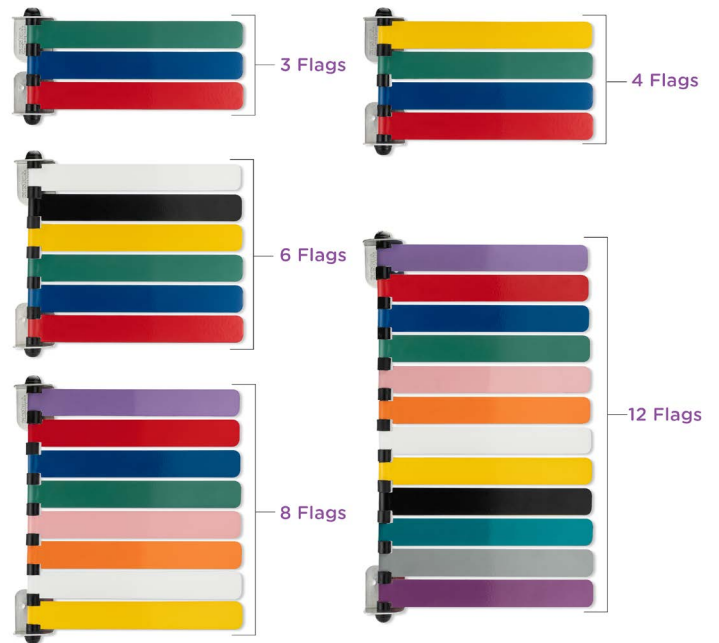

Exam Room Flags

Enhance Your Communication

Carstens exam room flags are a simple and cost-effective way to instantly improve the efficiency and accuracy of vital communications in any facility.

Product Dimensions	3 Flag | L8.5" x W.875" x H 4.35" 4 Flag | L8.5" x W.875" x H 5.5" 6 Flag | L8.5" x W.875" x H7.8" 8 Flag | L8.5" x W.875" x H10.1" 12 Flag | L8.5" x W.875" x H14.85"
Product Weight	3 Flag | .45 lbs 4 Flag | .564 lbs 6 Flag | .8 lbs 8 Flag | 1.05 lbs 12 Flag | 1.55 lbs
Finish	Powder-coated
Material	18 gauge steel
Warranty	3-year limited
Flag Colors	Standard or custom
Mounting	Mounting screws are not included. To install, simply position the flag unit on your wall, mark the holes and use #8 - #10 screws anchored into the wall to mount. (Due to the various types of wall construction, we recommend getting approval on hardware and installation method from a construction professional.)

Available in :