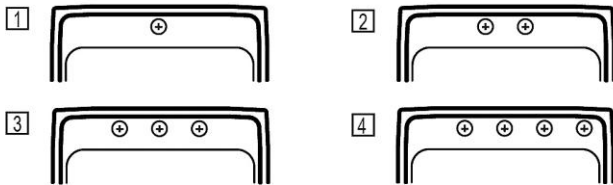

<b>Installation Type:</b>	Drop-in
<b>Material:</b>	304 Stainless Steel
<b>Special Features:</b>	Perfect Drain
<b>Finish:</b>	Lustrous Satin
<b>Gauge:</b>	18
<b>Sound Deadening:</b>	Sides and Bottom pads
<b>Number of Bowls:</b>	1
<b>Sink Dimensions:</b>	22" x 19-1/2" x 11-5/8"
<b>Bowl 1 Dimensions:</b>	18" x 14" x 10"
<b>Drain Size:</b>	3-3/8" (86mm)
<b>Drain Location:</b>	Center
<b>Minimum Cabinet Size:</b>	27"
<b>Mounting Hardware:</b>	Part # 64090012 included for countertops up to 3/4" (19mm) thick
<b>Template Included:</b>	No
<b>Cutout Template #:</b>	<a href="#">1000001255</a>

Template is available for download at [elkay.com](#). CAD software will be required to open the template.

**Cutout Dimensions for Drop-in Installation:**

21-3/8" x 18-7/8" (543mm x 479mm) with 1-1/2" (38mm) corner radius

**Perfect Drain:** Seamlessly welded stainless steel collar eliminates the gap between a traditional drain and the sink for a more sanitary and gap free installation. Select garbage disposers can be installed on either sink bowl for user convenience. Please see our Garbage Disposer Compatibility Guide.

**Hole Drilling Configurations:**

1-1/2" (38mm) Diameter Faucet Holes on 4" (102mm) Centers

**Included with Product:** One LKPD1 Perfect Drain and strainer.

A Century of Tradition and Quality. For more than 100 years, Elkay has been making innovative products and providing exceptional customer care. We take pride in offering plumbing products that make life easier, inspire change and leave the world a better place.