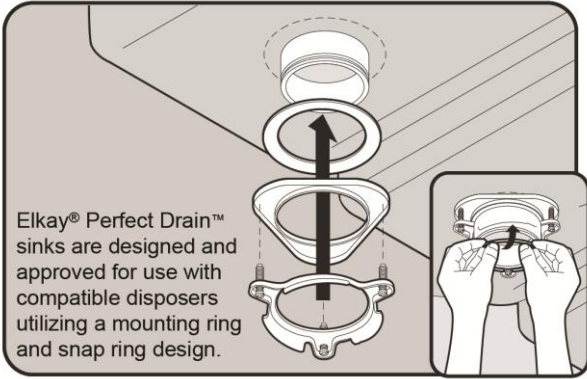

Installation Profile:

Optional Accessories		
CBS1418	Hardwood 15" x 19" x 3/4" Cutting Board Spec Sheet (PDF)	
LKDS35	3-1/2" Garbage Disposal Stopper / Strainer for use with Perfect Drain®-Satin Finish Spec Sheet (PDF)	
LKDS99	3-1/2" Garbage Disposal Stopper / Strainer for use with Perfect Drain®-Chrome Polished Stainless Steel Spec Sheet (PDF)	
LKPDVR18B	Perfect Drain® Chrome Plated Brass Body Vandal-resistant Strainer Spec Sheet (PDF)	
LKGT1041	Elkay Gourmet Single Hole Kitchen Faucet Pull-out Spray and Lever Handle with Hi and Mid-rise Base Options Spec Sheet (PDF)	

In keeping with our policy of continuing product improvement, Elkay reserves the right to change product specifications without notice. Please visit elkay.com for the most current version of Elkay product specification sheets. This specification describes an Elkay product with design, quality, and functional benefits to the user. When making a comparison of other producers' offerings, be certain these features are not overlooked. Latest version of the spec sheet available: <https://www.elkayfiles.com/spec-sheets/DLR221910PD_spec.pdf>