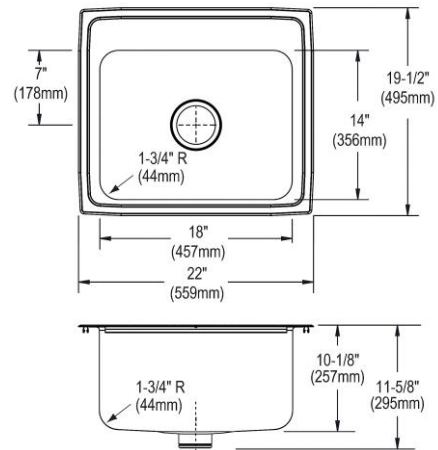

Included with Product: One LKPD1 Perfect Drain and strainer.

A Century of Tradition and Quality. For more than 100 years, Elkay has been making innovative products and providing exceptional customer care. We take pride in offering plumbing products that make life easier, inspire change and leave the world a better place.

Product Compliance: ASME A112.19.3/CSA B45.4
Accessory: ASME A112.18.2/CSA B125.2

Sinks are listed by IAPMO® as meeting the applicable requirements of the Uniform Plumbing Code®, International Plumbing Code®, and National Plumbing Code of Canada.

- [Clean and Care Manual (PDF)](#)
- [Installation Instructions (PDF) - 1000005236](#)
- [Installation Instructions (PDF) - 74180289 Disposer](#)
- [Installation Instructions (PDF) - 74180340-USA Drain](#)
- [Installation Instructions (PDF) - Garbage Disposer Compatibility Guide](#)
- [Warranty (PDF)](#)