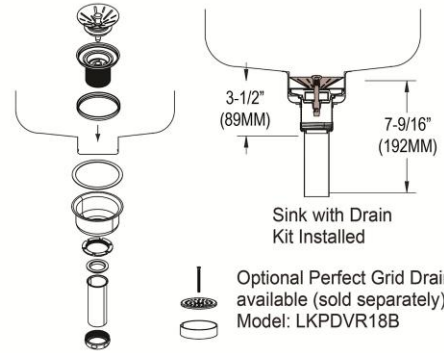

Installation Profile:

Optional Accessories		
CBS1418	Hardwood 15" x 19" x 3/4" Cutting Board Spec Sheet (PDF)	
LKDS35	3-1/2" Garbage Disposal Stopper / Strainer for use with Perfect Drain®-Satin Finish Spec Sheet (PDF)	
LKDS99	3-1/2" Garbage Disposal Stopper / Strainer for use with Perfect Drain®-Chrome Polished Stainless Steel Spec Sheet (PDF)	
LKPDVR18B	Perfect Drain® Chrome Plated Brass Body Vandal-resistant Strainer Spec Sheet (PDF)	
LKGT1041	Elkay Gourmet Single Hole Kitchen Faucet Pull-out Spray and Lever Handle with Hi and Mid-rise Base Options Spec Sheet (PDF)	

In keeping with our policy of continuing product improvement, Elkay reserves the right to change product specifications without notice. Please visit elkay.com for the most current version of Elkay product specification sheets. This specification describes an Elkay product with design, quality, and functional benefits to the user. When making a comparison of other producers' offerings, be certain these features are not overlooked. Latest version of the spec sheet available: <https://www.elkayfiles.com/spec-sheets/DLR221910PD_spec.pdf>