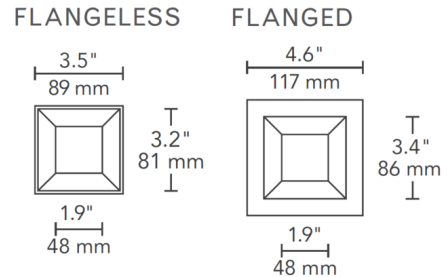

By Visual Comfort Architectural

Description

Entra 3 Inch Square Bevel Shower Trim with Sandblasted Lens is made of die-cast aluminum with minimal thickness. Available in a White finish in a flanged or flangeless option. White finish can be field painted to match adjacent ceiling finish. ETL listed. Suitable for wet locations. LED module and mud/plaster plate for flangeless installation included with housing. A complete fixture includes a housing and trim, sold separately.

Shown in white

Specifications

COLOR	N/A
BODY FINISH	White
WATTAGE	N/A
DIMMER	N/A
DIMENSIONS	3.5"W
BULB NOT INCLUDED	1 x LED/120V LED

Technical Information

APERTURE SIZE	3.000"
APERTURE SHAPE	Square
CEILING TYPE	Drywall Trimless/Flush
FUNCTION	Shower/Wet Location