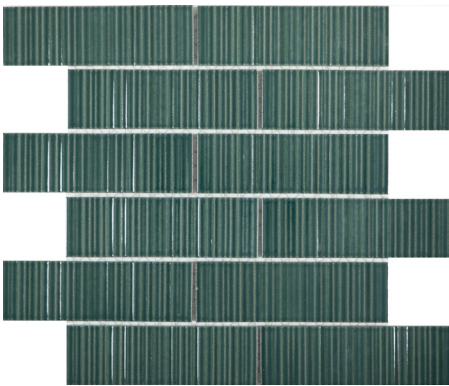

Tant

Sizes 2" x 6" Offset 11.22" x 11.54"	
Thickness	8mm
Testing	Shade Variation Rating
Results*	V2

1. **Sustainability Attributes**
2. Health Product Declaration (HPD) provided upon request
   - Product Packaging is 100% recyclable
   - VOC Free

*For more information visit www.emser.com. Always consult a professional for proper usage and installation.