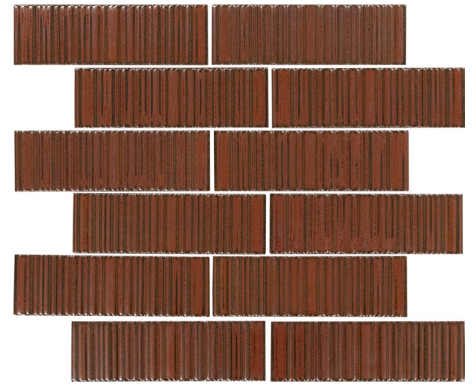

Seni

Sizes 2" x 6" Offset 11.22" x 11.54"	
Thickness	8mm
Testing	Shade Variation Rating
Results*	V2

1. **Sustainability Attributes**
2. Health Product Declaration (HPD) provided upon request
   - Product Packaging is 100% recyclable
   - VOC Free

*For more information visit www.emser.com. Always consult a professional for proper usage and installation.