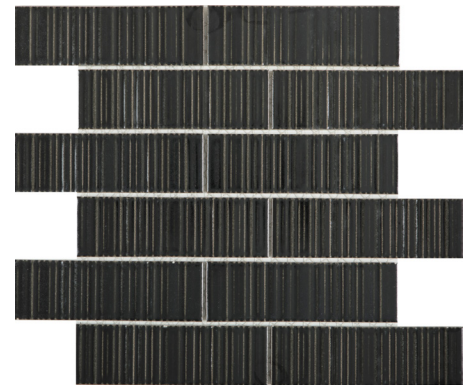

Yuzen

Sizes 2" x 6" Offset 11.22" x 11.54"	
Thickness	8mm
Testing	Shade Variation Rating
Results*	V2

1. **Sustainability Attributes**
2. Health Product Declaration (HPD) provided upon request
   - Product Packaging is 100% recyclable
   - VOC Free

*For more information visit www.emser.com. Always consult a professional for proper usage and installation.