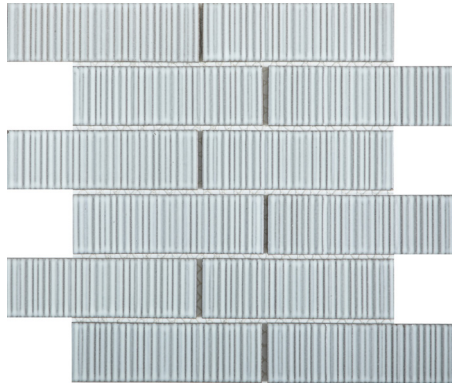

Foil

Sizes 2" x 6" Offset 11.22" x 11.54"	
Thickness	8mm
Testing	Shade Variation Rating
Results*	V2

1. **Sustainability Attributes**
2. Health Product Declaration (HPD) provided upon request
   - Product Packaging is 100% recyclable
   - VOC Free

*For more information visit www.emser.com. Always consult a professional for proper usage and installation.