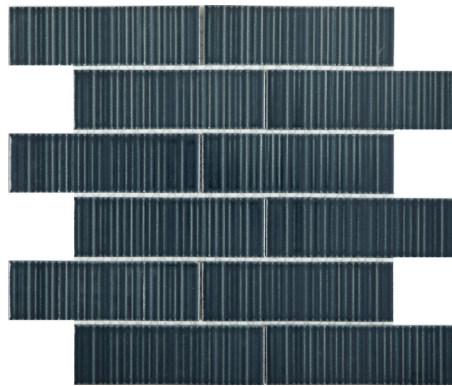

Washi

Sizes 2" x 6" Offset 11.22" x 11.54"	
Thickness	8mm
Testing	Shade Variation Rating
Results*	V2

1. **Sustainability Attributes**
2. Health Product Declaration (HPD) provided upon request
   - Product Packaging is 100% recyclable
   - VOC Free

*For more information visit www.emser.com. Always consult a professional for proper usage and installation.