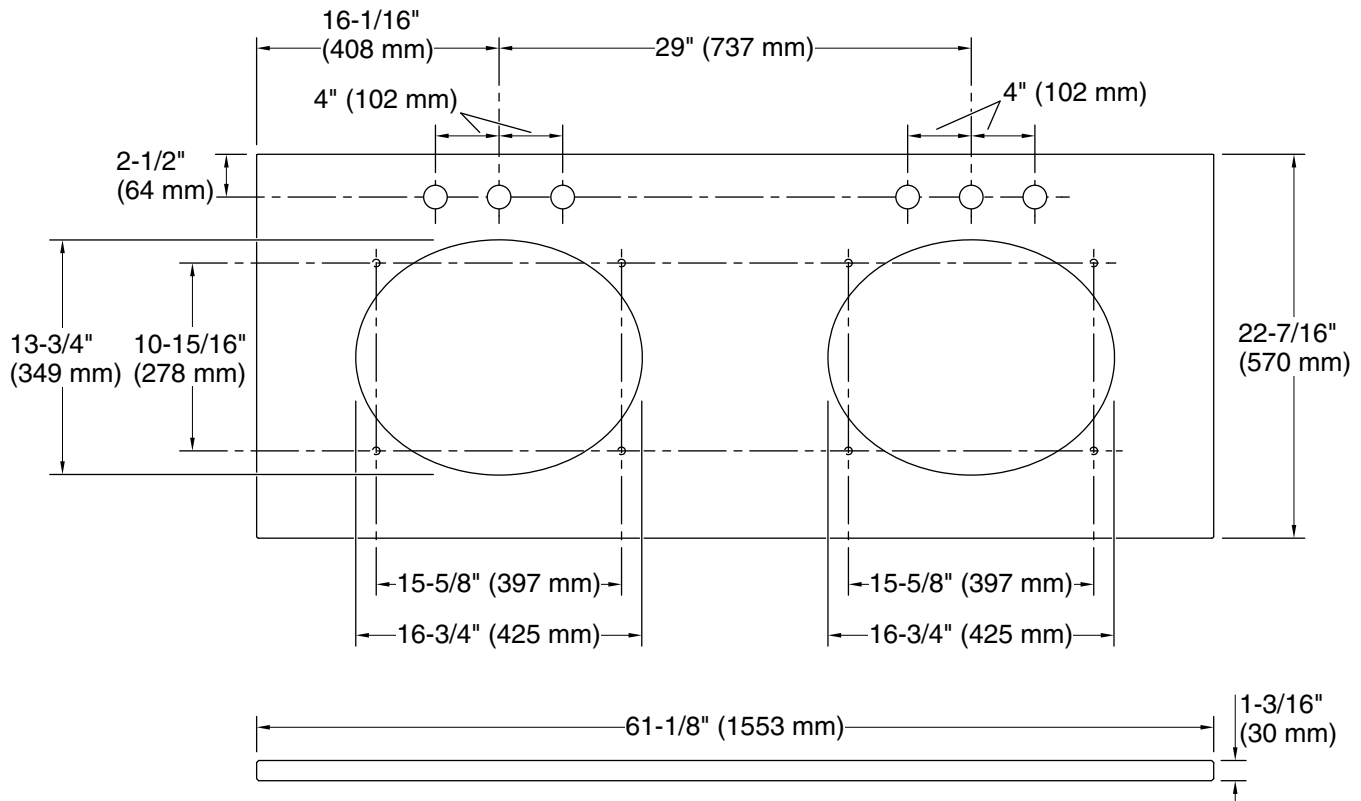

Material

- Silestone® quartz

Installation

- Vanity top
- Single faucet hole with pilot holes for optional 8" (203 mm) widespread faucet configuration

Recommended Products/Accessories

- K-2205 19-1/4" oval undermount bathroom sink, no overflow
- K-2881 19-1/4" oval undermount bathroom sink
- K-2874 19-1/2" round undermount bathroom sink
- K-2210 19-1/4" oval undermount bathroom sink

Available Colors/Finishes

Color tiles intended for reference only.

Color	Code	Description
	EMQ	ET Marquina
	EST	ET Statuario
	MMW	Miami White

Technical Information

All product dimensions are nominal.

Basin configuration: Equal Bowls

Center(s): 8" (203 mm)

With overflow: No

Number of deck holes: 3

Notes

Install this product according to the installation instructions.