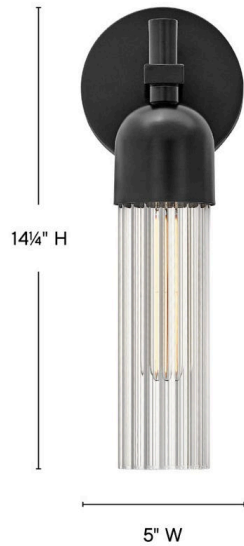

SOREN

50910BK

MEDIUM SINGLE LIGHT SCONCE

Soren's minimalist yet dramatic design combines classic and modern industrial elements with unexpected details. Clear Fluted glass surrounds each lamp, forming captivating refractions as soft light fills the surrounding room. Versatile silhouettes can be hung up or down, vertically or horizontally, to suit your space. Available in a Black or Heritage Brass finish.

DETAILS	
FINISH:	Black
MATERIAL:	Steel
GLASS:	Clear Fluted
DIMMABLE:	YES - WITH DIMMABLE LAMP (NOT INCLUDED)

DIMENSIONS	
WIDTH:	5"
HEIGHT:	14.3"
WEIGHT:	2lb
BACK PLATE:	5" Dia.
EXTENSION:	4.8"
TOP TO OUTLET:	2.5"

LIGHT SOURCE	
LIGHT SOURCE:	Socketed
WATTAGE:	1-6w Med. LED, 60w Equiv.
VOLTAGE:	120v

SHIPPING	
CARTON LENGTH:	13.1
CARTON WIDTH:	8.3
CARTON HEIGHT:	10.5
CARTON WEIGHT:	3

PRODUCT DETAILS:

- Invisimount hardware is hidden on the backplate for a clean silhouette
- This fixture can be mounted either up or down to best fit your space
- Damp Rated
- T-style bulbs required (not included)
- Merging the best of traditional and modern elements with a sophisticated and streamlined look