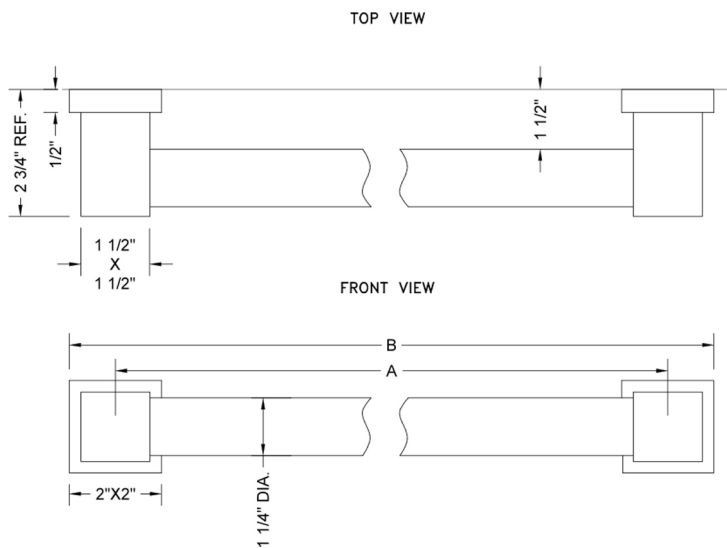

36" CUBIX® Straight Grab Bar

Model #: 4336-

FEATURES:

- ADA compliant when properly installed
- All brass construction, fully polished & plated
- Style to complement CUBIX® collection
- All grab bars can be custom sized. Contact JACLO for pricing & availability
- Optional handshower sliders and toilet paper/wash cloth holders can be added only upon initial order
- Not available in BKN, PCU, or PG
- NOT AVAILABLE in SG for lengths of 42" or longer

SPECIFICATION DRAWING:

| BRASS LUXURY GRAB BARS | | | |
|------------------------|--------------|-----|-----|
| PART. # | DESCRIPTION | A | B |
| 4312-XXX | 12" GRAB BAR | 12" | 14" |
| 4316-XXX | 16" GRAB BAR | 16" | 18" |
| 4318-XXX | 18" GRAB BAR | 18" | 20" |
| 4324-XXX | 24" GRAB BAR | 24" | 26" |
| 4332-XXX | 32" GRAB BAR | 32" | 34" |
| 4336-XXX | 36" GRAB BAR | 36" | 38" |
| 4342-XXX | 42" GRAB BAR | 42" | 44" |
| 4348-XXX | 48" GRAB BAR | 48" | 50" |