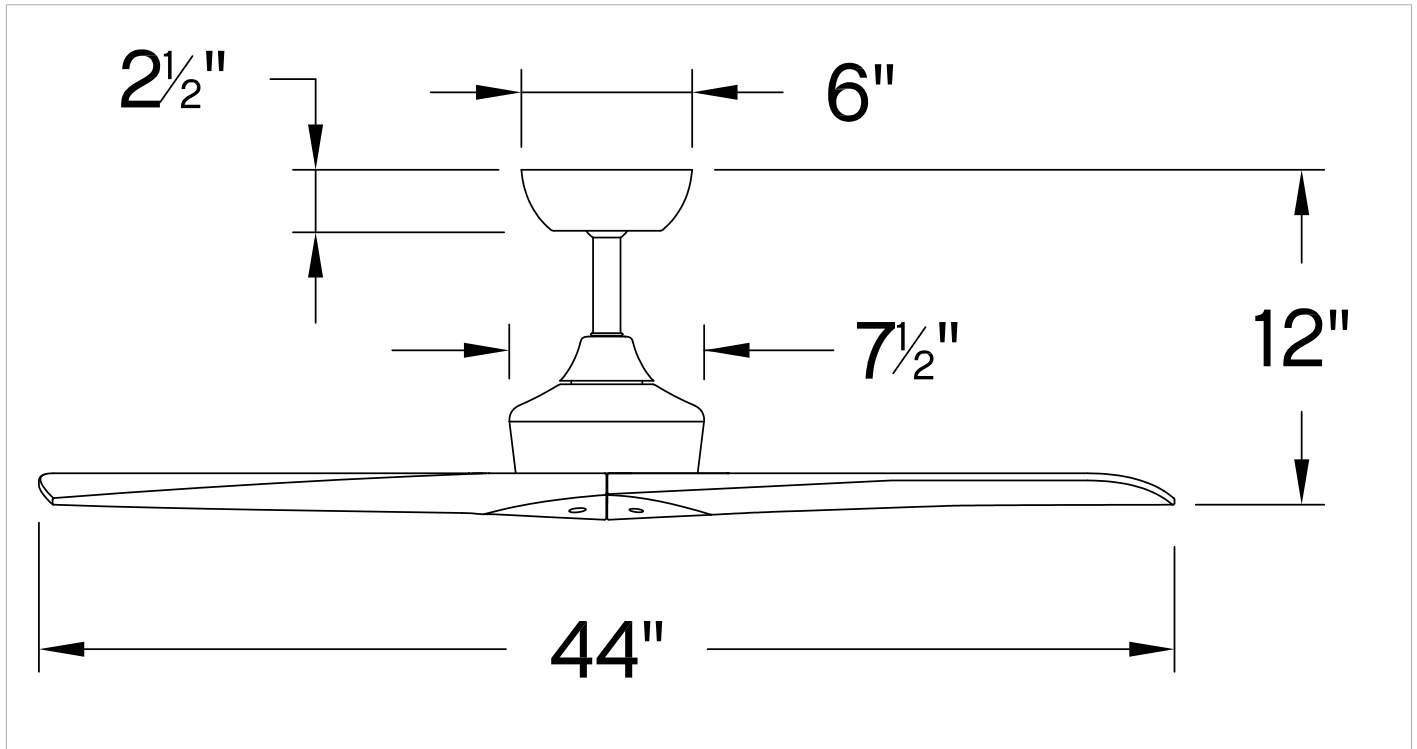

CHISEL 44" SMART FAN

903744FMW-NDD

PERFORMANCE SPECIFICATIONS	STANDARD	
	HIGH SPEED	AVERAGE SPEED
Airflow	5032	3193
EnergyUse	33.3	16
EnergyCost	9	4
Efficiency	151	200
AMPS	0.36	0.21
RPMS	289	170