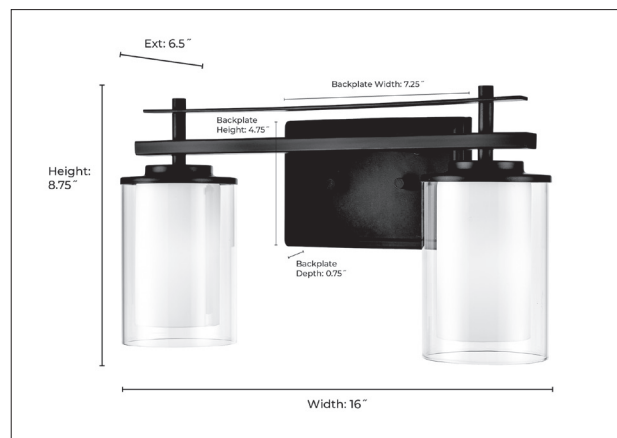

Millennium Lighting
105 Declaration Drive
McDonough, GA 30253
www.millenniumlighting.com