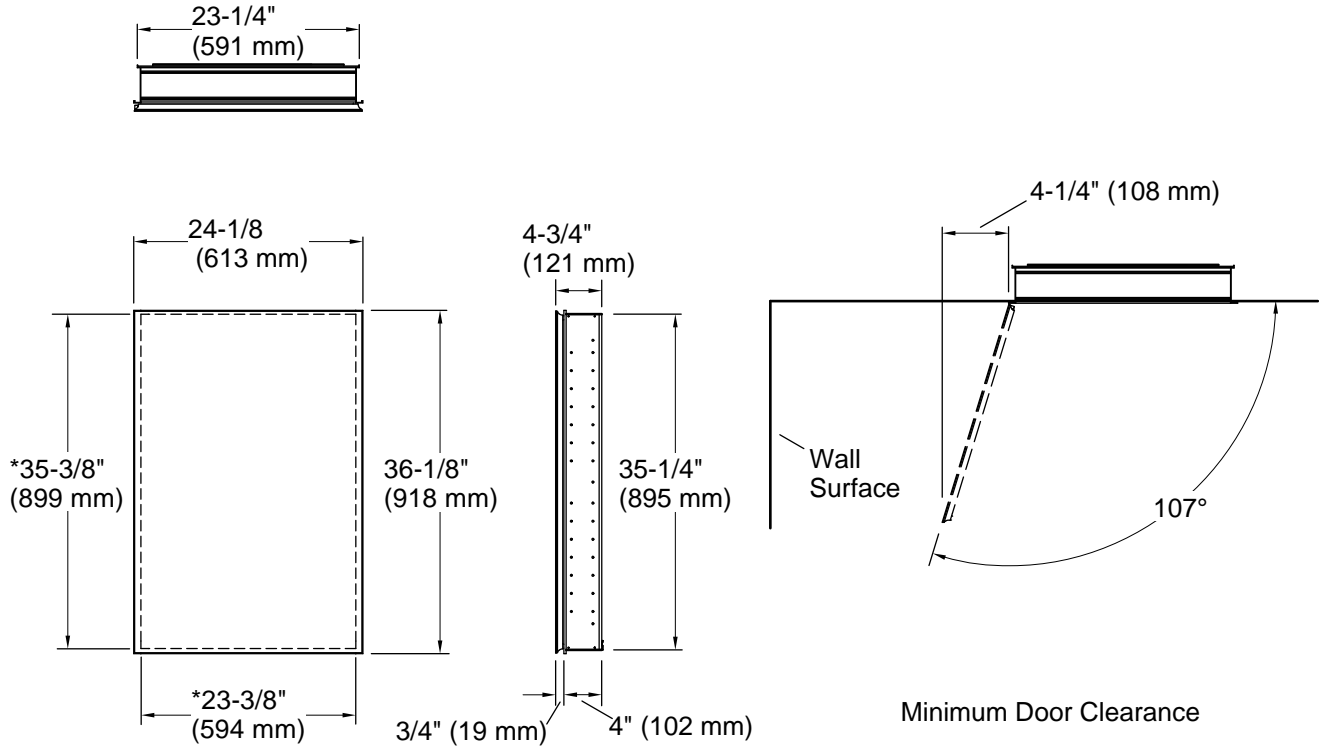

* Recess-Mount Cutout

Technical Information

All product dimensions are nominal.

Notes

Install this product according to the installation guide.

When determining the height of the medicine cabinet, ensure the mirrored door will clear all obstacles (such as a faucet). A minimum distance of 3" (76 mm) is required.

For surface-mount, use anchors (not provided) rated for the loaded weight of this product.