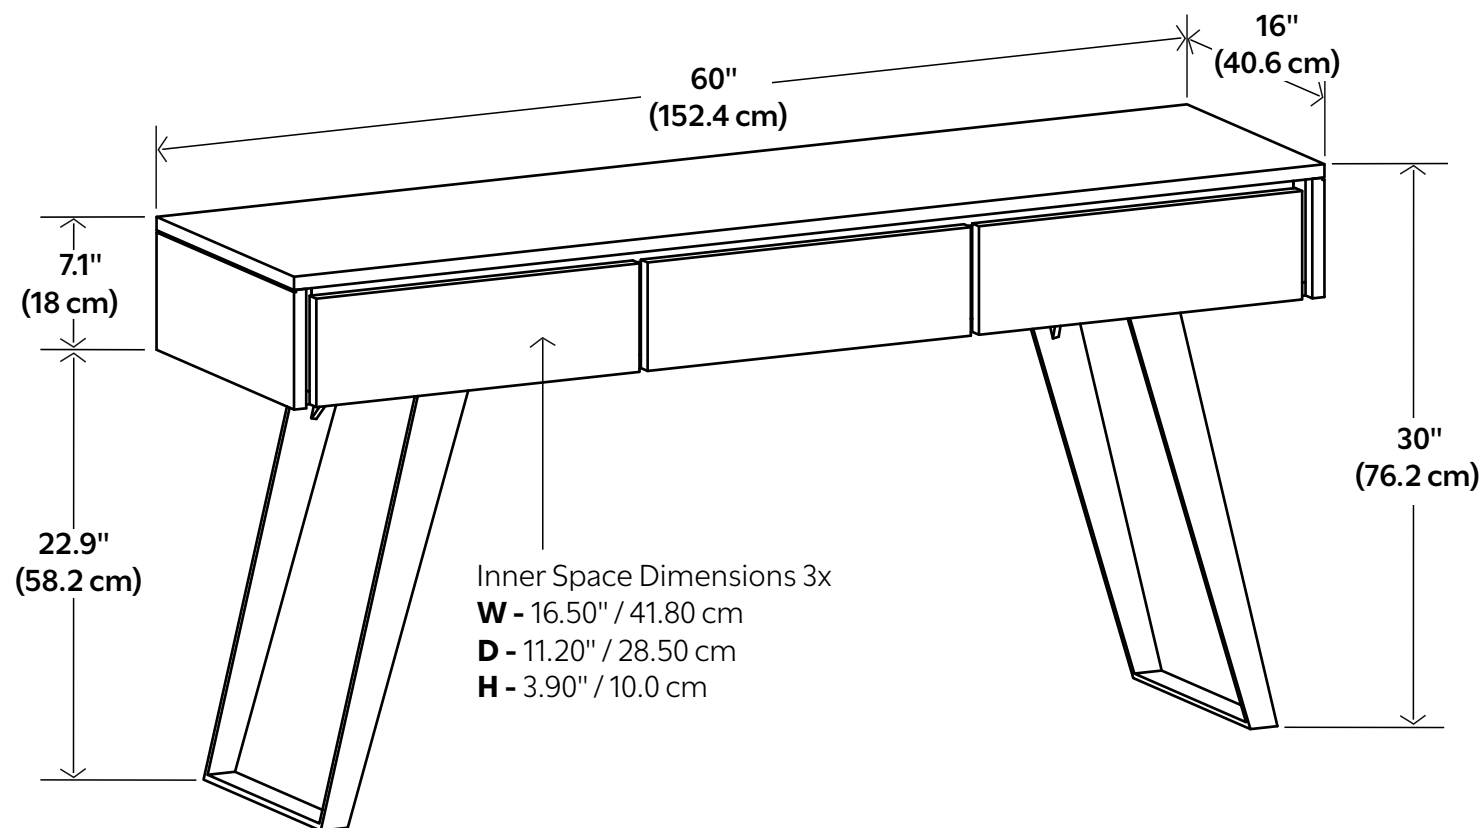

Lowry 60W Console Table with 3 Drawers

Net weight: 92.40 lbs / 42.0 Kgs