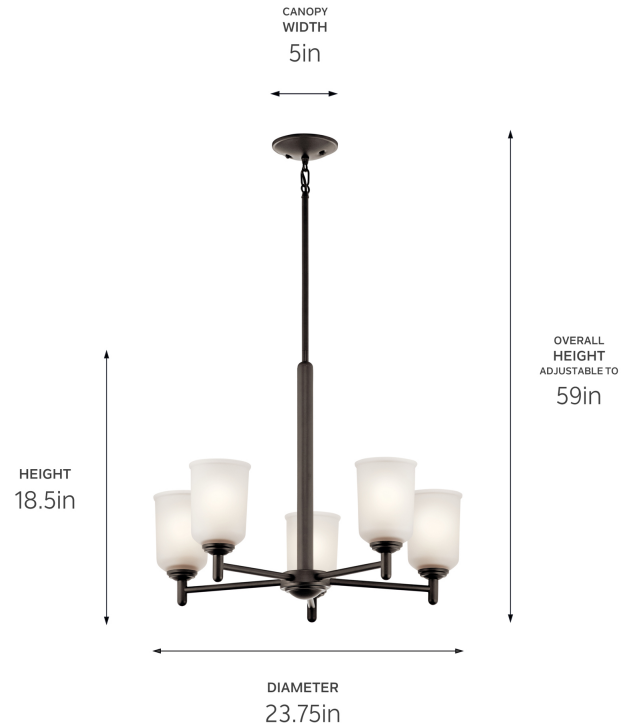

SPECIFICATIONS

Certifications/Qualifications

Prop65	No
DarkSky Approved	No
Location Rating	Dry
	kichler.com/warranty

Dimensions

Height	15.25"
Overall Height	55.75"
Weight	13.64 LBS
Canopy Width	5"
Canopy Depth	1.25"

Electrical

Input Voltage	120 V

Light Source

Light Source	Bulb
Lamp Included	Not Included
# Of Bulbs/LED Modules	5
Max Or Nominal Watt	100 W
Lamp Type	A19
Socket Type	E26 (Medium)
Dimmable	Yes
Dimmable Notes	Dimmable when used with dimmer switch (sold separately); when using LED bulbs, see bulb manufacturer dimming specifications.

Mounting/Installation

Interior/Exterior	Interior Product
Mounting Style	STEM HUNG
Mounting Weight	5.94 LBS
Modular	No
Lead Wire Length	96

FIXTURE ATTRIBUTES

Housing/Glass

Primary Material	Steel
Shade Included	No
Max Stem Tilt	90 °

Product/Ordering Information

Sku	43671OZ
Finish	Olde Bronze
UPC	783927443951

Finishes

- Black
- Black
- Brushed Nickel
- Brushed Nickel
- Natural Brass
- Natural Brass
- Olde Bronze
- Olde Bronze

ALSO IN THIS FAMILY

43670NBRCLR