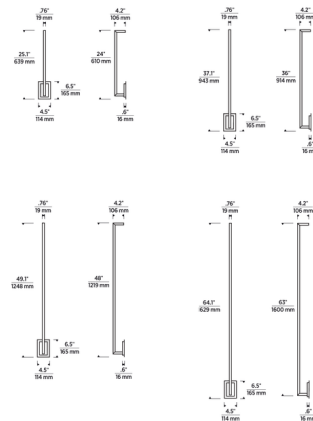

### Description

The sleek, slender Stagger Wall Sconce blends seamlessly into the architecture of a modern space. LED lighting behind its frame shines through an acrylic diffuser and reflects off the wall, providing indirect ambient illumination. Use it for a clean, contemporary aesthetic in living rooms, bedrooms, and entryways. 120V: TRIAC and ELV dimmable. 277V: 0-10V dimmable. The Natural Brass option has a living finish that will patina and warm over time, enhancing its richness. If the patina becomes uneven or spotty, a brass cleaner can restore the finish. Note: The fixture includes a standard backplate and goofplate for an existing junction box, and a concealed mud-in plate for new construction to achieve a more minimal look. For either mounting method, the driver is placed in the junction box.

### Specifications

COLOR	N/A
BODY FINISH	Nightshade Black
WATTAGE	12.1W
DIMMER	0-10V
DIMENSIONS	4.5"W x 37.1"H x 4.2"D
INTEGRATED LED MODULE	1 x LED/12.1W/277V LED
COUNTRY OF ORIGIN	China

### Technical Information

LAMP LIFE	50000 hours
COLOR RENDERING	90 CRI
LAMP COLOR	2700K
LUMENS/WATT	54.13
LUMINOUS FLUX	655 lumens

Shown in nightshade black

CLICK TO VIEW PRODUCT

Notes: