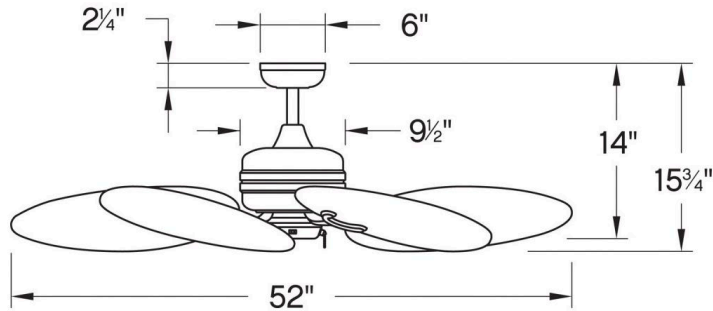

TROPIC AIR

901952FGT-NWD

TROPIC AIR 52" FAN

DETAILS	
FAN FINISH:	Graphite
BLADE COUNT:	5
SLOPE DEGREE:	33

DIMENSIONS	
WIDTH:	52"
HEIGHT:	17"

LIGHT SOURCE	
VOLTAGE:	120v

MOUNTING	
CANOPY:	6" Dia.
LEAD WIRE:	1 X 76"

SHIPPING	
CARTON LENGTH:	13.9
CARTON WIDTH:	13.8
CARTON HEIGHT:	12.1

TROPIC AIR

PRODUCT DETAILS:

- Add an optional light kit to customize the functionality of the fan
- Pull chain manual reverse, accessory controls available
- For more information on how to control your ceiling fan via the Hinkley Home Automation App, [click here](#).
- This item may be hung on a sloped ceiling
- Suitable for use in wet (outdoor direct rain) locations as defined by NEC and CEC. Meets United States UL Underwriters Laboratories & CSA Canadian Standards Association Product Safety Standards
- Accessory controls available that are compatible with your WiFi for the ultimate Smart Home connectivity
- This item includes a 6" down rod. Other various lengths of down rods are available and sold separately to customize the installation height.
- Blades, controls, switches, capacitors and hardware carry a 1-year warranty

HINKLEY

HINKLEY
33000 Pin Oak Parkway
Avon Lake, OH 44012

PHONE: (440) 653-5500
Toll Free: 1 (800) 446-5539

hinkley.com

TROPIC AIR 52" FAN

901952FGT-NWD

PERFORMANCE SPECIFICATIONS	STANDARD	
	HIGH SPEED	AVERAGE SPEED
Airflow	6345	4523
EnergyUse	29.9	19.5
EnergyCost	8	5
Efficiency	212	232
AMPS	0.39	0.24
RPMS	141	97