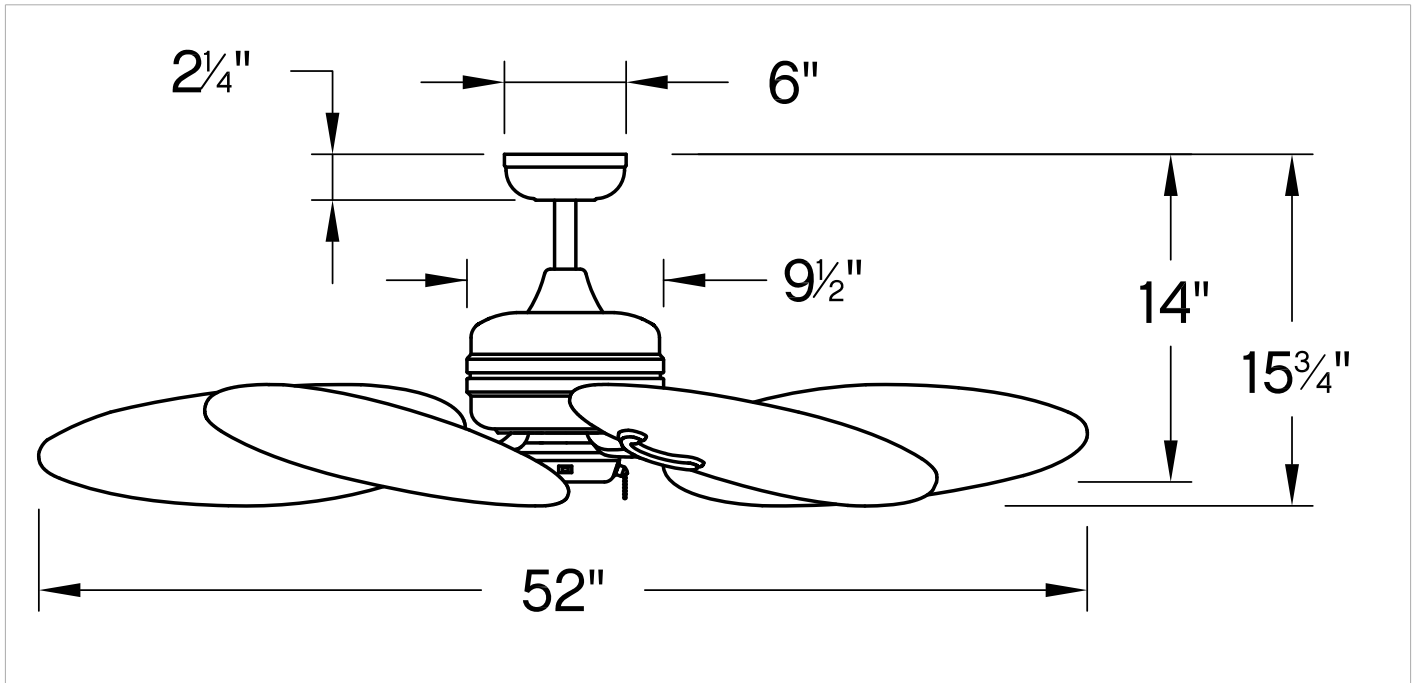

TROPIC AIR

901952FGT-NWD

TROPIC AIR 52" FAN

DETAILS	
FAN FINISH:	Graphite
BLADE COUNT:	5
SLOPE DEGREE:	33

DIMENSIONS	
WIDTH:	52"
HEIGHT:	17"

LIGHT SOURCE	
VOLTAGE:	120v

MOUNTING	
CANOPY:	6" Dia.
LEAD WIRE:	1 X 76"

SHIPPING	
CARTON LENGTH:	13.9
CARTON WIDTH:	13.8
CARTON HEIGHT:	12.1

TROPIC AIR

PRODUCT DETAILS:

- Add an optional light kit to customize the functionality of the fan
- Pull chain manual reverse, accessory controls available
- For more information on how to control your ceiling fan via the Hinkley Home Automation App, [click here](#).
- This item may be hung on a sloped ceiling
- Suitable for use in wet (outdoor direct rain) locations as defined by NEC and CEC. Meets United States UL Underwriters Laboratories & CSA Canadian Standards Association Product Safety Standards
- Accessory controls available that are compatible with your WiFi for the ultimate Smart Home connectivity
- This item includes a 6" down rod. Other various lengths of down rods are available and sold separately to customize the installation height.
- Blades, controls, switches, capacitors and hardware carry a 1-year warranty

HINKLEY

HINKLEY
33000 Pin Oak Parkway
Avon Lake, OH 44012

PHONE: (440) 653-5500
Toll Free: 1 (800) 446-5539

hinkley.com

TROPIC AIR 52" FAN

901952FGT-NWD

PERFORMANCE SPECIFICATIONS	STANDARD	
	HIGH SPEED	AVERAGE SPEED
Airflow	6345	4523
EnergyUse	29.9	19.5
EnergyCost	8	5
Efficiency	212	232
AMPS	0.39	0.24
RPMS	141	97