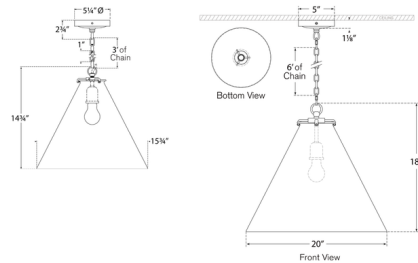

Shown in bronze / seeded

Specifications

COLOR Seeded
BODY FINISH Bronze
WATTAGE 15W
DIMMER Standard 120V
DIMENSIONS 20"W x 18"H
BULB NOT INCLUDED 1 x A19/Medium (E26)/15W/120V LED

CLICK TO VIEW PRODUCT

Notes: