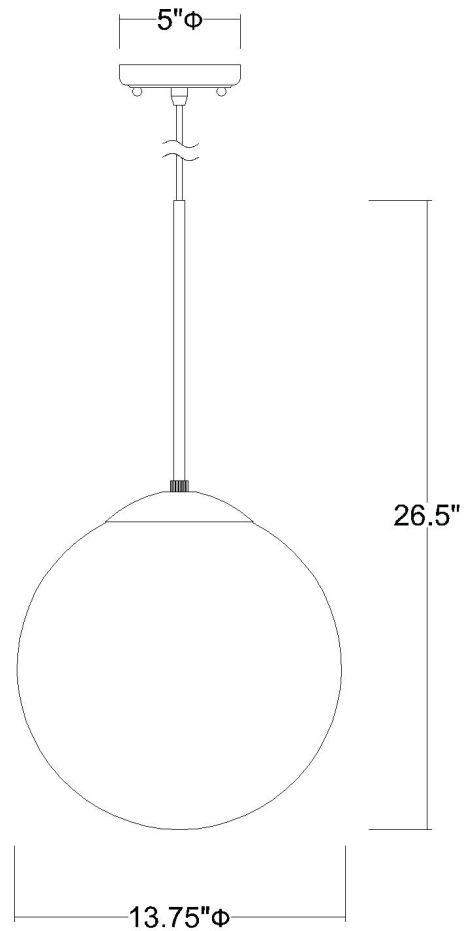

# TP30002ATB

## SOLEA 2-LIGHT GLOBE PENDANT

<b>Description:</b>	Solea 2-Light Globe Pendant
<b>Finish:</b>	Antique Brass
<b>Dimensions:</b>	13-3/4" Dia. x 26-1/2" H
<b>Bulbs:</b>	2-60W Med.
<b>Installed Weight:</b>	5.3 lbs.
<b>Certification:</b>	cETL / dry location

<b>Material:</b>	Steel and glass
<b>Shades:</b>	NA
<b>Glass:</b>	Opal
<b>Canopy Dimensions:</b>	5" Dia.
<b>Chain/Wire:</b>	12' Wire
<b>Additional Finishes:</b>	NA