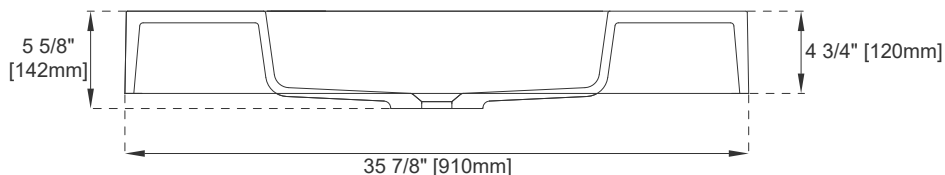

35.8" CS SERIES BASIN

CS-S358-BM

CS-S358-GW

JAMES MARTIN
VANITIES

Features and Materials

Countertop Materials: Composite Stone

Number of Basins: One, Integrated Sinktop

Basin Overflow: NO

Certifications: ICC-ES PMG-1568

Dimension

Length: 35-7/8"

Width: 18-1/8"

Basin Depth: 4-3/4"

Overall Height: 5-5/8"

Visible Height: 4-3/4"

35.8" CS SERIES BASIN

JAMES MARTIN VANITIES

CS-S358-BM
CS-S358-GW

Top View

Side View

Front View

All dimensions are nominal

Visit website for warranty and installation information
www.jamesmartinvanities.com