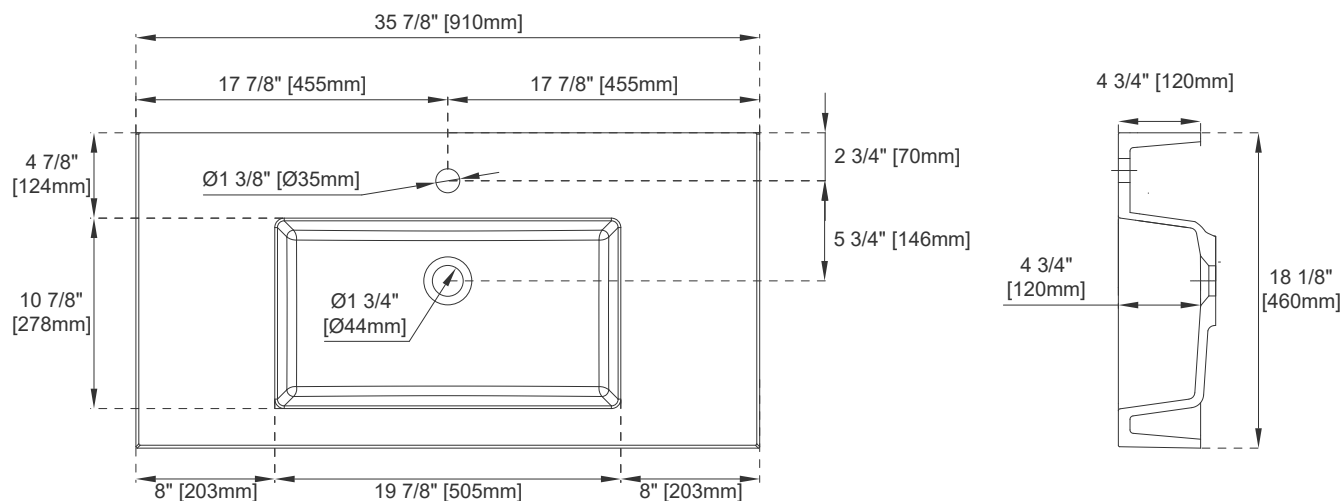

35.8" CS SERIES BASIN

CS-S358-BM

CS-S358-GW

JAMES MARTIN
VANITIES

Features and Materials

Countertop Materials: Composite Stone

Number of Basins: One, Integrated Sinktop

Basin Overflow: NO

Certifications: ICC-ES PMG-1568

Dimension

Length: 35-7/8"

Width: 18-1/8"

Basin Depth: 4-3/4"

Overall Height: 5-5/8"

Visible Height: 4-3/4"

35.8" CS SERIES BASIN

JAMES MARTIN VANITIES

CS-S358-BM
CS-S358-GW

Top View

Side View

Front View

All dimensions are nominal

Visit website for warranty and installation information
www.jamesmartinvanities.com