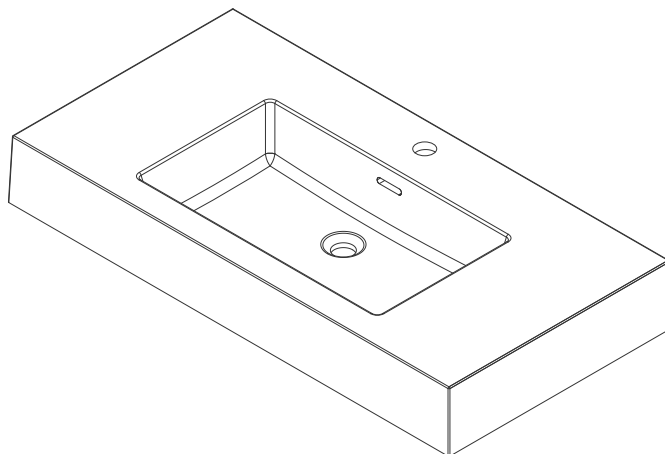

35.8" CS SERIES BASIN

CS-S358-BM

CS-S358-GW

JAMES MARTIN
VANITIES

Features and Materials

Countertop Materials: Composite Stone

Number of Basins: One, Integrated Sinktop

Basin Overflow: NO

Certifications: ICC-ES PMG-1568

Dimension

Length: 35-7/8"

Width: 18-1/8"

Basin Depth: 4-3/4"

Overall Height: 5-5/8"

Visible Height: 4-3/4"

35.8" CS SERIES BASIN

JAMES MARTIN VANITIES

CS-S358-BM
CS-S358-GW

Top View

Side View

Front View

All dimensions are nominal

Visit website for warranty and installation information
www.jamesmartinvanities.com