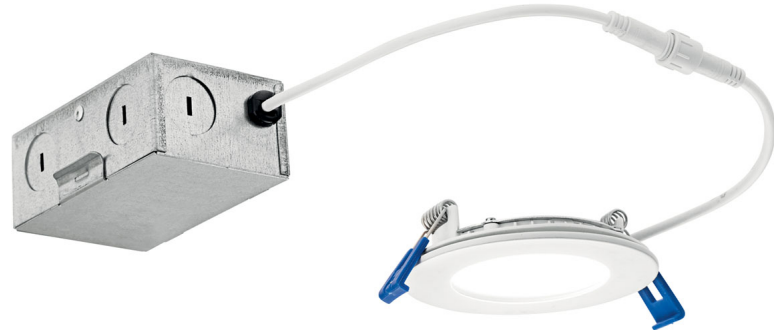

SPECIFICATIONS

Certifications/Qualifications

ADA Compliant	No
Prop65	No
DarkSky Approved	No
Location Rating	Wet
	kichler.com/warranty

Dimensions

Height	2"
Length	16"
Width	3.5"
Weight	1 LBS

Electrical

Input Voltage	120 V

Light Source

Light Source	Integrated LED
Lamp Included	Integrated
# Of Bulbs/LED Modules	1
Max Wattage/Range	6
Dimmable	Yes

Photometrics

Color Temperature Range	3000K
Color Rendering Index (CRI)	90
Delivered Lumens	500 L
Rated Life	50000 hours

Mounting/Installation

Interior/Exterior	Interior Product
Mountable On Wall Or Ceiling	No
Modular	Yes
Wire Connectors	Push In

FIXTURE ATTRIBUTES

Housing/Glass

Primary Material	Aluminum

Product/Ordering Information

Sku	DLSL03R3090WHT
Finish	Textured White
UPC	783927804370

Finishes

- Textured White

ALSO IN THIS FAMILY

DLSL03R2790WHT

DLSL04R2790WHT

DLSL04R3090WHT

DLSL04S2790WHT

DLSL04S3090WHT

DLSL05R2790WHT