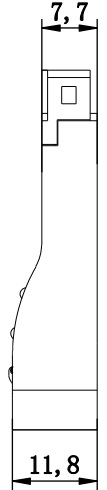

8 7 6 5 4 3 2 1

F  
E  
D  
C  
B  
A

THIRD ANGLE PROJECTION

**GENERAL NOTES**

DIMENSIONS ARE IN MM - DO NOT SCALE  
THIS DOCUMENT CONTAINS CONFIDENTIAL,  
PROPRIETARY INFORMATION THAT IS  
PROPERTY OF STARTECH.COM

PRODUCT ID	PATA2SATA3		
DESCRIPTION	Bi-Directional SATA IDE Adapter Converter		
<b>DO NOT SCALE</b>	<b>SHEET: 1 OF 1</b>	<b>UPLOAD DATE: 3/21/2024</b>	

8 7 6 5 4 3 2 1