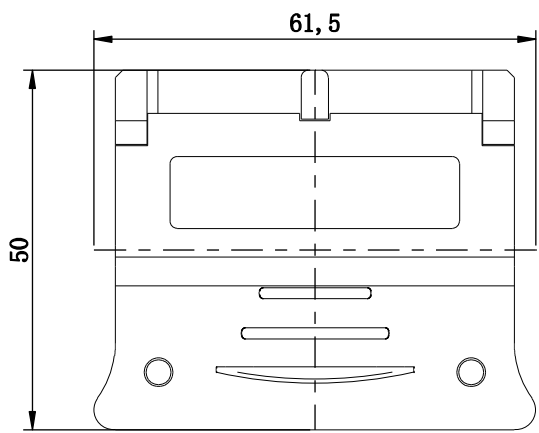

8 7 6 5 4 3 2 1

F  
E  
D  
C  
B  
A

THIRD ANGLE PROJECTION

**GENERAL NOTES**

DIMENSIONS ARE IN MM - DO NOT SCALE  
THIS DOCUMENT CONTAINS CONFIDENTIAL,  
PROPRIETARY INFORMATION THAT IS  
PROPERTY OF STARTECH.COM

PRODUCT ID	PATA2SATA3		
DESCRIPTION	Bi-Directional SATA IDE Adapter Converter		
<b>DO NOT SCALE</b>	<b>SHEET: 1 OF 1</b>	<b>UPLOAD DATE: 3/21/2024</b>	

8 7 6 5 4 3 2 1