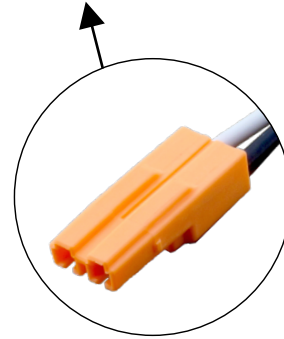

13201AR-LED

3" IC Airtight Remodel LED Housing

Product Description

The 13201AR-LED features IDEAL connections that allows for quick, snap-in connection of NICOR® D-series LED downlights. Suitable for residential and commercial applications. Suitable for direct contact with insulation. IC rated and airtight.

Housing

- Airtight housing limits the exchange of air between ceiling plenum and heated/cooled areas
- Washington State Energy Code approved to meet restricted airflow requirements
- 4 1/2" height allows use in 2" x 6" joist construction

Junction Box

- Listed for through-branch circuit wiring and includes several 3/4" knockouts
- Supplied with three push-in wire connectors

Ordering Information

Catalog Number	Description
13201AR-LED	3" IC Airtight Remodel LED Housing

Project

Catalog

Type

Date

IDEAL Connector