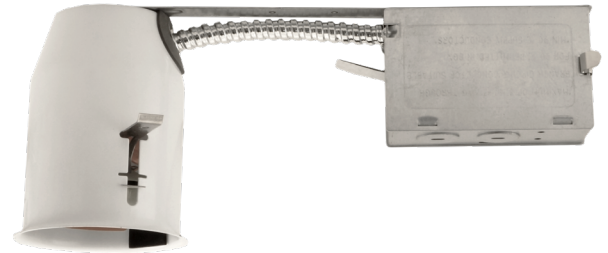

13201AR-LED

3" IC Airtight Remodel LED Housing

Product Description

The 13201AR-LED features IDEAL connections that allows for quick, snap-in connection of NICOR® D-series LED downlights. Suitable for residential and commercial applications. Suitable for direct contact with insulation. IC rated and airtight.

Housing

- Airtight housing limits the exchange of air between ceiling plenum and heated/cooled areas
- Washington State Energy Code approved to meet restricted airflow requirements
- 4 1/2" height allows use in 2" x 6" joist construction

Junction Box

- Listed for through-branch circuit wiring and includes several 3/4" knockouts
- Supplied with three push-in wire connectors

Ordering Information

Catalog Number	Description
13201AR-LED	3" IC Airtight Remodel LED Housing

Project

Catalog

Type

Date

IDEAL Connector