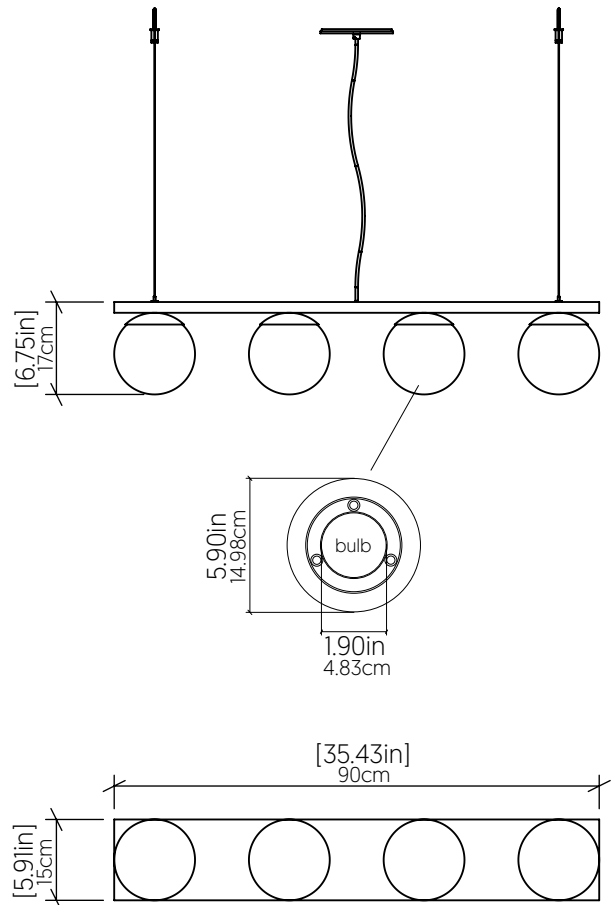

623 [E-26]

Name: Sfera Accord Pendant 623
 Collection: Sfera
 Application: Pendant
 Construction: Natural Wood Veneer, MDF and Glass

Specifications

Light Source:	4X 25W 120V-240V E26 (medium base)
Lamps not included	Lamps not included
Color Temperature:	Lamp Dependent
Dimming Option:	Lamp Dependent
CRI:	Lamp Dependent
Delivered Lumens:	Lamp Dependent
Total Power:	Lamp Dependent
Input Voltage:	120V-240V
Input Frequency:	60 Hz
Canopy Dimension	N/A
Height Adjustment Limit:	10'
Lamp Type:	E26- A15 (1.9" diameter)

Fixture Image

Technical Drawing

Photometric Graph

Standards