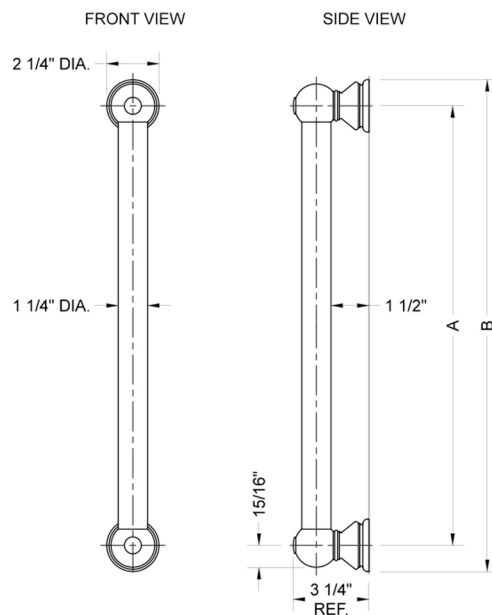

42" G30 Straight Grab Bar

Model #: G30-42-

FEATURES:

- Grab bars are ADA compliant when installed properly
- All brass construction, fully polished & plated
- Style options to complement all collections
- Optional handshower sliders and toilet paper/washcloth holders can be added only upon initial order
- *NOTE: GRAB BARS OVER 32" REQUIRE A MIDDLE POST
- All grab bars can be custom sized. Contact JACLO for pricing & availability

SPECIFICATION DRAWING:

BRASS LUXURY GRAB BAR			
PART. #	DESCRIPTION	A	B
G30-12-XX	12" CENTER TO CENTER	12"	14 1/4"
G30-16-XX	16" CENTER TO CENTER	16"	18 1/4"
G30-18-XX	18" CENTER TO CENTER	18"	20 1/4"
G30-24-XX	24" CENTER TO CENTER	24"	28 1/4"
G30-32-XX	32" CENTER TO CENTER	32"	44 1/4"
*NOTE: GRAB BARS OVER 32" REQUIRE A MIDDLE POST			
G30-36-XX	36" CENTER TO CENTER	36"	38 1/4"
G30-42-XX	42" CENTER TO CENTER	42"	44 1/4"
G30-48-XX	48" CENTER TO CENTER	48"	50 1/4"
G30-60-XX	60" CENTER TO CENTER	60"	62 1/4"