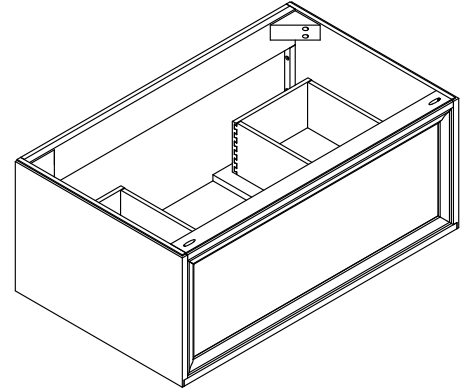

Features

- Featuring durable, beautiful water-based finishes that are better for the environment
- Wall-hung design offers a clean, streamlined look
- Solid wood drawer with dovetail joint construction
- Soft-close undermount drawer slides for smooth opening
- Full-extension 21" (533 mm) deep drawer provides ample storage
- Customize your storage with optional accessories such as electrical outlets, drawer organizers, and containers (sold separately)

Material

- Plywood and moisture-resistant MDF
- The nature of wood grain can cause variations in stain depth. Our expert craftspeople hand-apply the stain to blend these variations

Installation

- Professional installation recommended

Required Products/Accessories

- K-27939 13" cabinet pull
- K-28250 Silestone® 37" quartz vanity top with rectangular cutout
- K-28263 Silestone® quartz 37" backsplash
- K-28266 Silestone® quartz side splash
- K-2882 19-3/4" rectangular undermount bathroom sink

Codes/Standards

EPA TSCA Title VI/CARB P2

KOHLER® One-Year Limited Warranty

See website for detailed warranty information.

Available Colors/Finishes

Color tiles intended for reference only.

Color	Code	Description
	1WA	Linen White
	1WX	Slate Grey