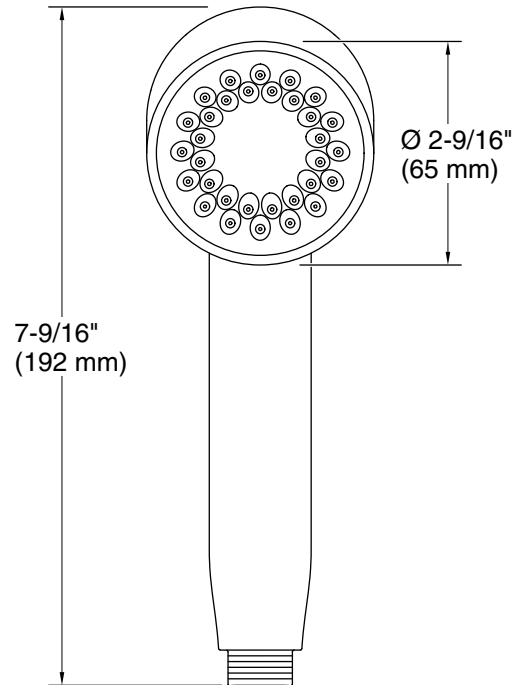

Features

- Single-function handshower delivers a full, consistent spray, regardless of water pressure
- Infinity provides three spray experiences in one: strong-rinsing (top), massaging (middle), and broad coverage (lower)
- MasterClean™ sprayface features an easy-to-clean surface that withstands mineral buildup and maximizes spray performance
- Optimized sprayface for maximum performance
- 2.5 gpm (9.5 lpm) maximum flow rate at 45 psi (3.1 bar)
- Requires shower hose (sold separately)

Material

- Premium material construction for durability and reliability
- KOHLER® finishes resist corrosion and tarnishing

Installation

- 1/2" -14 NPT connection
- Bracket or slidebar required for wall-mount installation
- Deck-mount holder required for deck-mount installation

Recommended Products/Accessories

- K-9514 60" Shower Hose
- K-8593 72" Shower Hose
- K-26309 Wall-mount handshower holder
- K-26310 Wall-mount handshower holder with supply elbow and check valve
- K-26312 32-1/8" slidebar
- K-26313 40" slidebar
- K-26314 32" deluxe slidebar with integrated water supply
- K-23723 Faucet cleaner

Technical Information

All product dimensions are nominal.

Handshower:

Rated maximum flow: 2.5 gal/min (9.5 l/min)

Notes

For use with automatic compensating valves rated at 1.5 gal/min (5.7 l/min) or less.