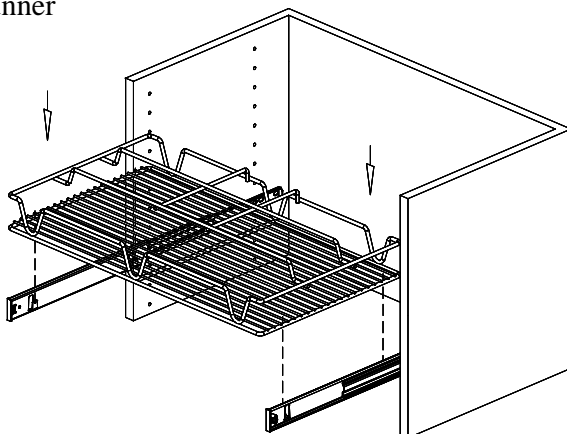

INSTALLATION INSTRUCTIONS

FOR STORAGE CONTAINER KIT (SCR022414C)

A*1pair	B*4pcs	C*4pcs	D*1pc	SC-B01*3pcs	SC-B02*3pcs	SC-B03*3pcs
						

Step 1: Screw part A runner to the partition

Step 2: Joint part D rack to runner

Step 3: Put containers to the rack. Finished

12400 Earl Jones Way
Louisville, KY 40299
rev-a-shelf.com

Customer Service: 800-626-1126