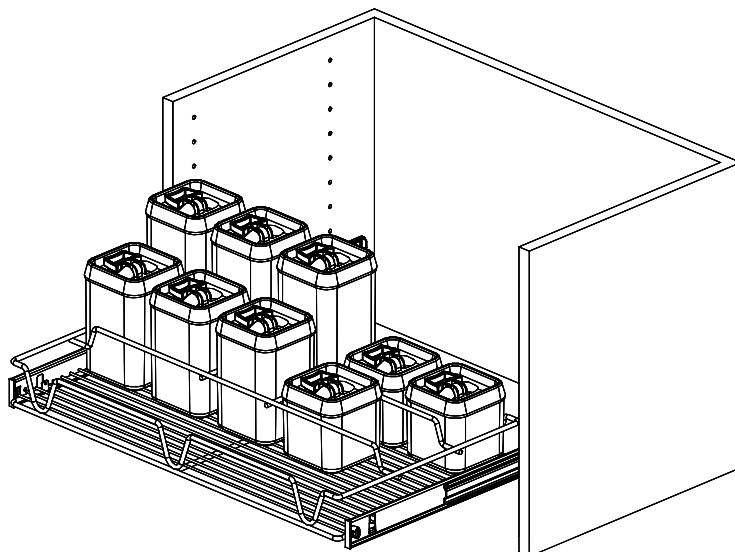

INSTALLATION INSTRUCTIONS

FOR STORAGE CONTAINER KIT (SCR022414C)

A*1pair	B*4pcs	C*4pcs	D*1pc	SC-B01*3pcs	SC-B02*3pcs	SC-B03*3pcs
						

Step 1: Screw part A runner to the partition

Step 2: Joint part D rack to runner

Step 3: Put containers to the rack. Finished

12400 Earl Jones Way
Louisville, KY 40299
rev-a-shelf.com

Customer Service: 800-626-1126