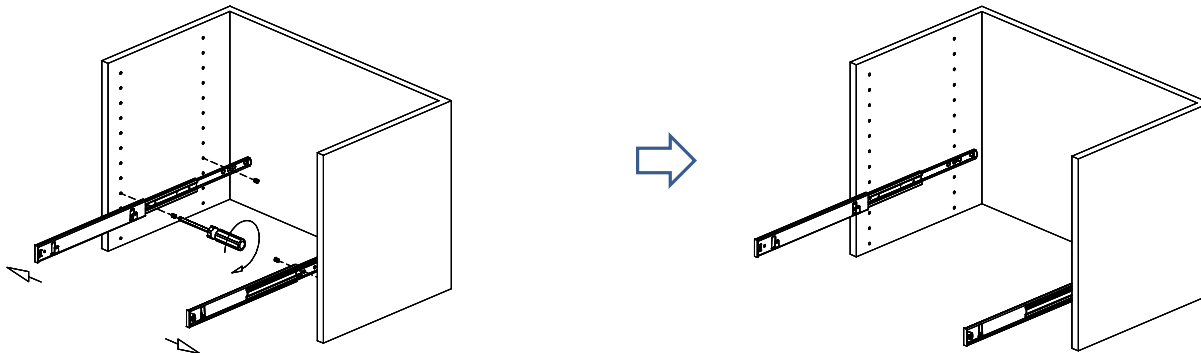

INSTALLATION INSTRUCTIONS

FOR STORAGE CONTAINER KIT (SCR022414C)

A*1pair	B*4pcs	C*4pcs	D*1pc	SC-B01*3pcs	SC-B02*3pcs	SC-B03*3pcs
						

Step 1: Screw part A runner to the partition

Step 2: Joint part D rack to runner

Step 3: Put containers to the rack. Finished

12400 Earl Jones Way
Louisville, KY 40299
rev-a-shelf.com

Customer Service: 800-626-1126