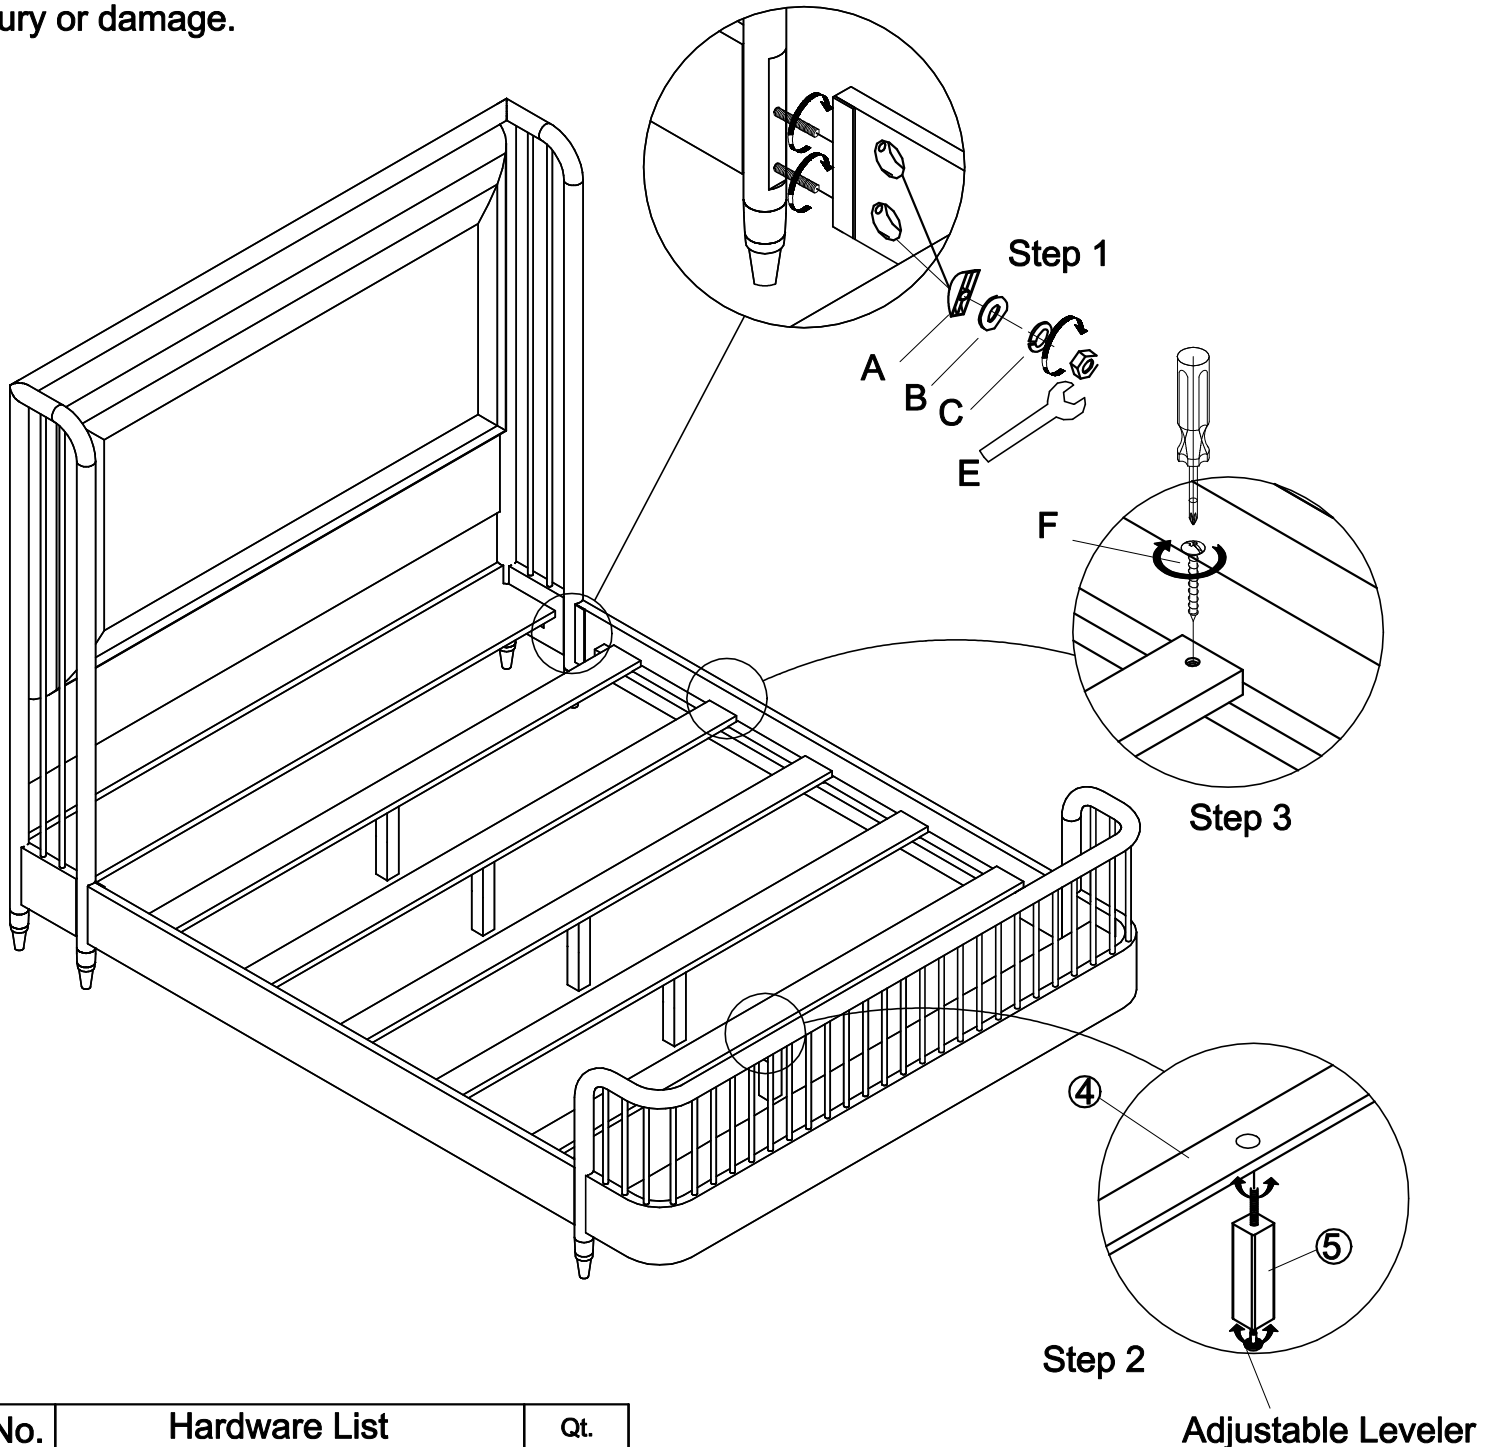

Thank you for purchasing this quality product from A.R.T. Furniture. Be sure to check all packing material for parts which may have come loose inside the carton during shipment. Identify and count all parts and compare with the parts list below.

Note: Some furniture is heavy, it is recommended that two people assembly this item to avoid injury or damage.

No.	Hardware List		Qt.
A		Half Round Washer	8
B		Flat Washer	8
C		Lock Washer	8
D		5/16 Nut	8
E		Wrench	1
F		Wood Screw	10
G		Bolt(5/16"x90mm)	8

Parts List			
1		Headboard	1
2		Footboard	1
3		Side rail	2
4		Slats	5
5		Slats Support	5