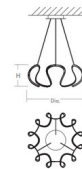

CLICK TO VIEW PRODUCT

Notes: