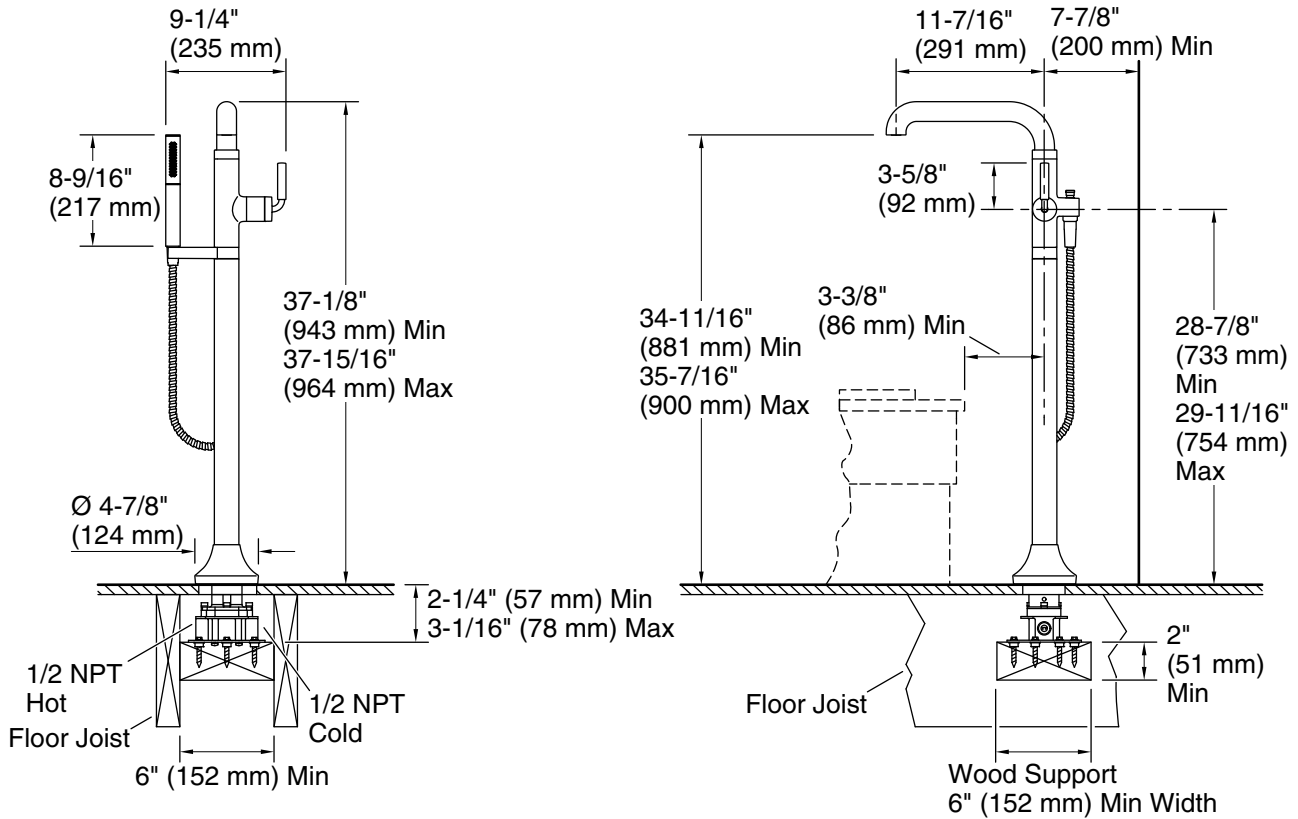

### Features

- A single handle controls both on/off activation and temperature setting
- 11-7/16" (290 mm) spout reach
- 7.5 gpm (28.4 lpm) maximum bath faucet flow rate at 45 psi (3.1 bar)
- 1.75 gpm (6.6 lpm) maximum handshower flow rate at 80 psi (5.5 bar)
- KOHLER® ceramic disc valves exceed industry longevity standards for a lifetime of durable performance
- Coordinates with other products in the Tone collection

### Technical Information

All product dimensions are nominal.

Faucet flow rate: 7.5 gal/min (28.4 l/min)

### Spout:

Spout reach: 11-7/16" (291 mm)

Handshower rated max flow: 1.75 gal/min (6.6 l/min)