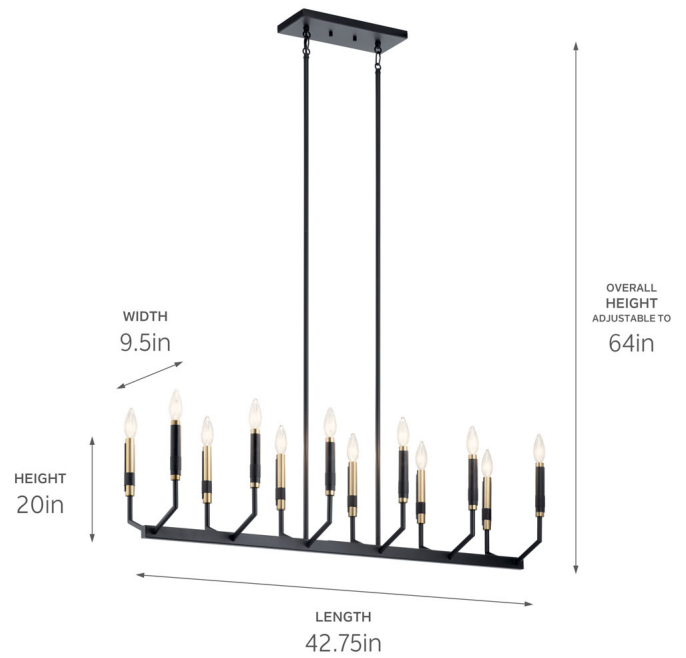

SPECIFICATIONS

Certifications/Qualifications

Prop65	No
DarkSky Approved	No
Location Rating	Dry
	kichler.com/warranty

Dimensions

Height	20"
Overall Height	48.25"
Length	42.75"
Width	9.5"
Weight	13.7 LBS
Canopy Height	0.8"
Canopy Width	12"
Canopy Depth	5"

Electrical

Input Voltage	120 V

Light Source

Light Source	Bulb
Lamp Included	Not Included
# Of Bulbs/LED Modules	12
Max Or Nominal Watt	60 W
Lamp Type	B
Socket Type	E12 (Candelabra)
Dimmable	Yes
Dimmable Notes	Dimmable when used with dimmer switch (sold separately); when using LED bulbs, see bulb manufacturer dimming specifications.

Mounting/Installation

Interior/Exterior	Interior Product
Mounting Style	CHAIN/STEM HUNG
Mounting Weight	13.7 LBS
Modular	No
Lead Wire Length	156

FIXTURE ATTRIBUTES

Housing/Glass

Primary Material	Steel
Shade Included	No

Product/Ordering Information

SKU	52350BK
Finish	Black
UPC	783927800853

Finishes

- Black
- White