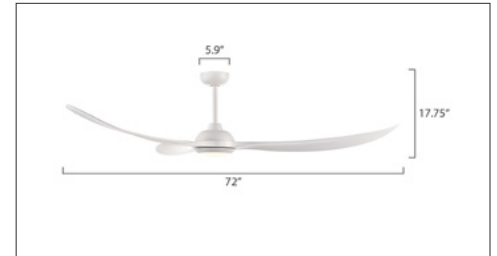

1087WLED-MWW-MWW

Ceiling Fan

Catalog #		Type
Project		Date
Prepared By		

- The Wynleaf 3-blade ceiling fan has a 72-inch blade span.
- The 6-speed fan features up to 9135 CFMs of powerful air movement.
- Featuring an integrated 20-watt LED light kit.
- Title 20 compliant.
- Wet rated for outdoor use.
- Wall control operated.
- Limited manufacturer's warranty: 1 year on components and lifetime on fan motor.

72" 3-Blade LED Indoor/Outdoor Ceiling Fan - Matte White with Matte White Finish Blades and Etched Lens

1087WLED-MWW-MWW_Main.jpg

SPECIFICATIONS				
Finish	Matte White			
Material	Iron, Aluminum Alloy, Rubber, Acrylonitrile Butadiene Styrene (ABS), Polycarbonate (PC)			
Shade	Finish: Etched	Material: Polystyrene		
	Dimensions: 6.4"L x 6.4"W x 1.3"H			
Power	Source: Hardwired	Voltage: 120V		
	Wire Length: 76"	Low Watts: 2.82	High Watts: 34.91	
Smart	Home Enabled:	Compatible Control: No		
Control Type	Wall Control			
Includes	Motion Sensor: No	Emergency Battery Backup:	Photo Cell: No	Hardware: Yes
Canopy	Dimensions: 2.48"H		Diameter: 5.9"	
Backplate	Dimensions:		Diameter:	
Mounting	Slope: Yes		Reverse Capable:	
Light	Type: LED		Direction: Ambient	Uplight: No
Bulb	Type: Integrated LED		Base: Integrated	
	Count:	Wattage: 20	Total Wattage: 20	
	Color Temperature: 3000,3500,4000K			CRI: 82.6
Lumens	Initial: 2100		Delivered: 2176.6	
Features	Dimmable: Yes		CCT: Yes	
Environment	Wet			
Rated Life Hours	35000			
Warranty	Limited manufacturer's warranty: 1 year on components and lifetime on fan motor.			
General Listings	CEC Compliant, UL Listed, Outdoor Listed, Title 20,			

DIMENSIONS	72"L x 72"W x 17.75"H
WEIGHT	13.75 lbs