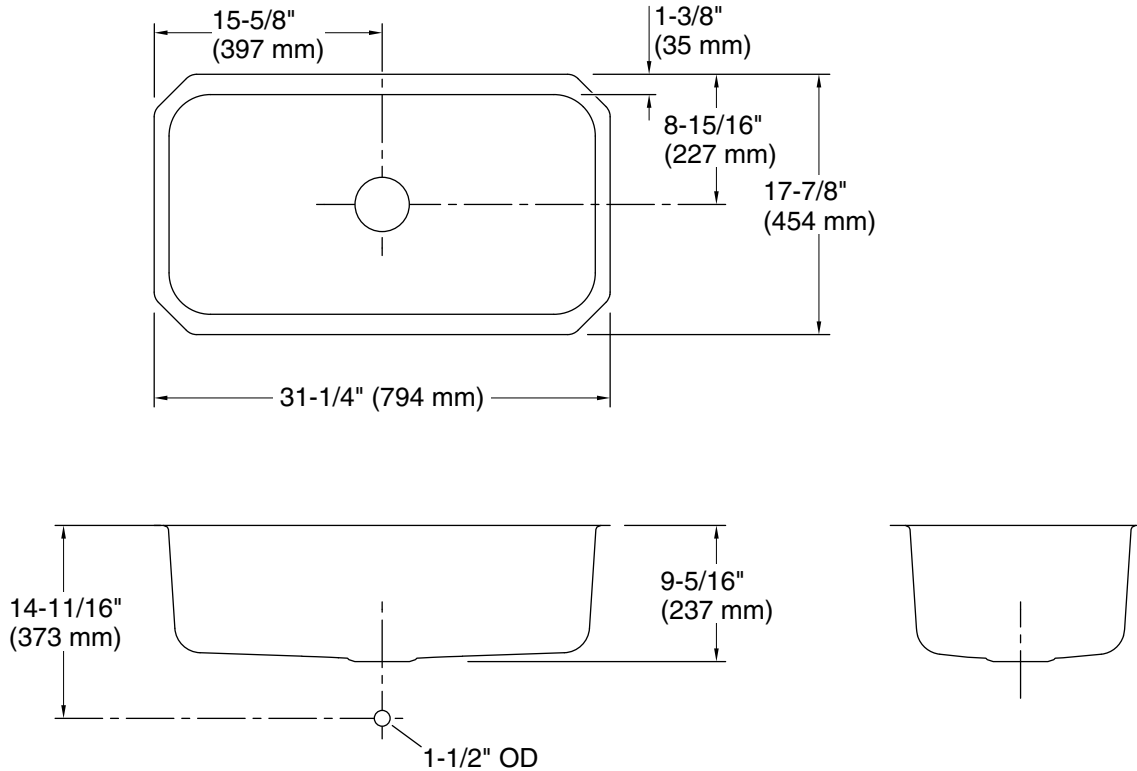

**Undertone®**  
31-1/4" undermount single-bowl kitchen sink  
**K-5290**

**Features**

- 36" minimum base cabinet width
- Single bowl
- 9" (229 mm) depth provides generous workspace
- Includes installation hardware

### Technical Information

All product dimensions are nominal.

Basin configuration: Single Bowl  
 Min. base cabinet width: 36" (914 mm)

Bowl area (Center): Length: 29-3/16" (742 mm)  
 Width: 15-1/16" (383 mm)  
 Bowl depth: 9" (229 mm)  
 Water depth: 9" (229 mm)