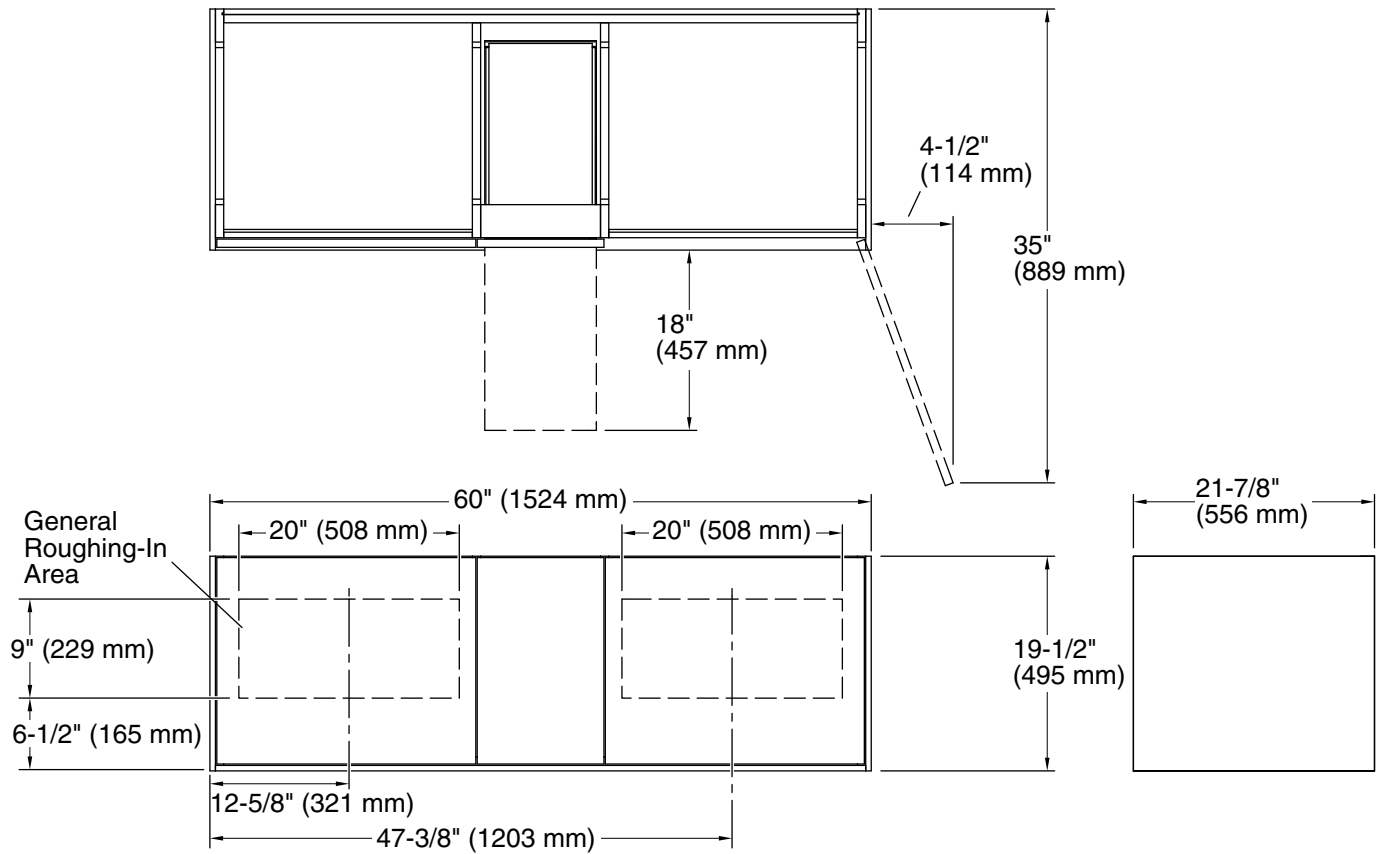

Features

- Catalyzed conversion varnish provides a durable moisture-resistant finish
- Two doors and one drawer
- Frameless construction with full-overlay doors and drawer
- Three-way adjustable slow-close door hinges for easy cabinet access
- Full-extension 18" (457 mm) depth drawer with soft-close undermount slides for smooth opening
- Solid wood drawer with dovetail joint construction
- Wall-hung design offers a clean, streamlined look
- Customize your storage with optional accessories such as shelves, trays, drawer dividers, and medicine cabinets (sold separately)

Technical Information

All product dimensions are nominal.

Vanity type: Wall-mount

Lighting included: No