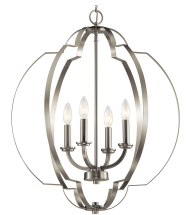

**SPECIFICATIONS**

**Certifications/Qualifications**

Prop65	Yes
DarkSky Approved	No
Location Rating	Dry
	<a href="http://kichler.com/warranty">kichler.com/warranty</a>

**Dimensions**

Height	32.5"
Overall Height	106"
Weight	15.9 LBS
Canopy Width	6"
Canopy Depth	1"
Chain/Stem Length	72"

**Mounting/Installation**

Interior/Exterior	Interior Product
Mounting Weight	15.9 LBS
Modular	No
Lead Wire Length	156

**FIXTURE ATTRIBUTES**

**Housing/Glass**

Primary Material	Steel
Shade Included	No

**Product/Ordering Information**

SKU	42139NBR
Finish	Natural Brass
UPC	783927574280

**Finishes**

-  Black
-  Brushed Nickel
-  Natural Brass

**ALSO IN THIS FAMILY**

42138BK

42138NBR

42138NI

42140BK