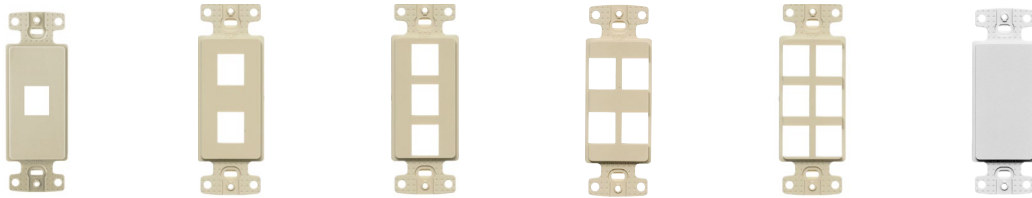

### Decorator Wallplates, Snap-On

Color	1-Gang	2-Gang	3-Gang	4-Gang
Ivory	NPS26I	NPS262I	NPS263I	NPS264I
Light Almond	NPS26LA	NPS262LA	NPS263LA	NPS264LA
White	NPS26W	NPS262W	NPS263W	NPS264W

### Decorator Wallplates with Label Fields

Rated for power and low voltage use

Color	1-Gang	2-Gang
Black	-	IMFP2BK
Gray	IFP126GY	IMFP2GY
Ivory	-	IMFP2EI
Office White	IFP126OW	IMFP2OW
White	IFP126W	IMFP2W

### Decorator Cover Wallplates

Finish	1-Gang	2-Gang
Brass	SB26	SB262
Stainless Steel	SS26	SS262

### Decorator Keystone Wallplates

Color	1-Port	2-Port	3-Port	4-Port	6-Port	Adapter Blank
Black	NS611BK	NS612BK	NS613BK	NS614BK	NS616BK	NS620BK
Gray	NS611GY	NS612GY	NS613GY	NS614GY	NS616GY	NS620GY
Ivory	NS611I	NS612I	NS613I	NS614I	NS616I	NS620I
Light Almond	NS611LA	NS612LA	NS613LA	NS614LA	NS616LA	NS620LA
White	NS611W	NS612W	NS613W	NS614W	NS616W	NS620W