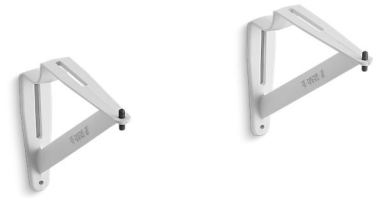

Wall-Mount Sink Brackets K-1808-P

Features

- Set of two brackets.
- Constructed of KOHLER® Enameled Cast Iron.
- For use with the K-12643 Greenwich wall-mount sink.

Recommended Products/Accessories

K-23725 Cast iron cleaner