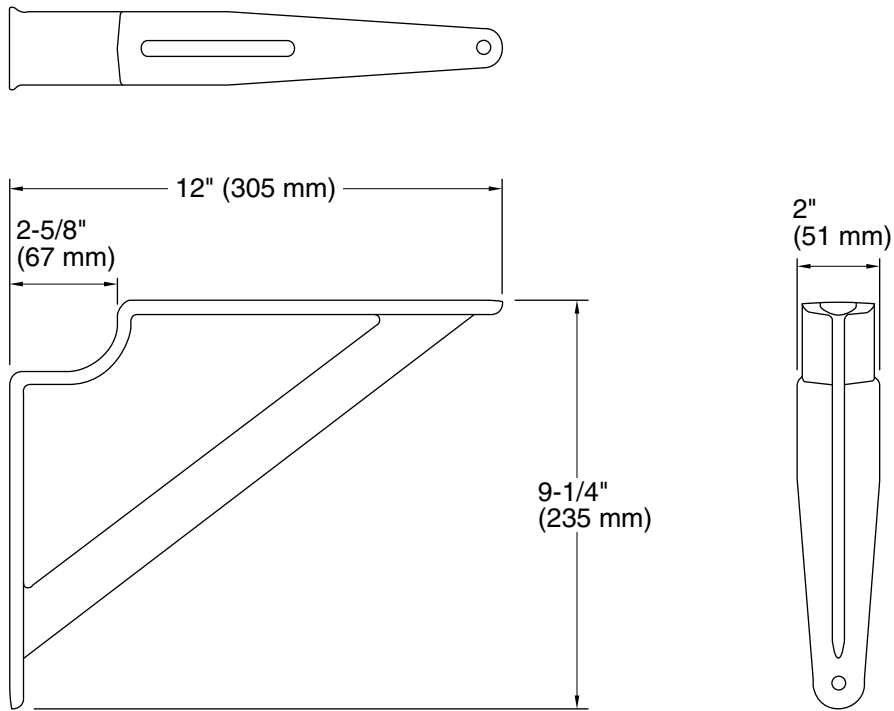

Wall-Mount Sink Brackets K-1808-P

Features

- Set of two brackets.
- Constructed of KOHLER® Enameled Cast Iron.
- For use with the K-12643 Greenwich wall-mount sink.

Recommended Products/Accessories

K-23725 Cast iron cleaner

Codes/Standards

None Applicable

KOHLER® One-Year Limited Warranty

See website for detailed warranty information.

Technical Information

All product dimensions are nominal.

Material: KOHLER® Enameled Cast Iron