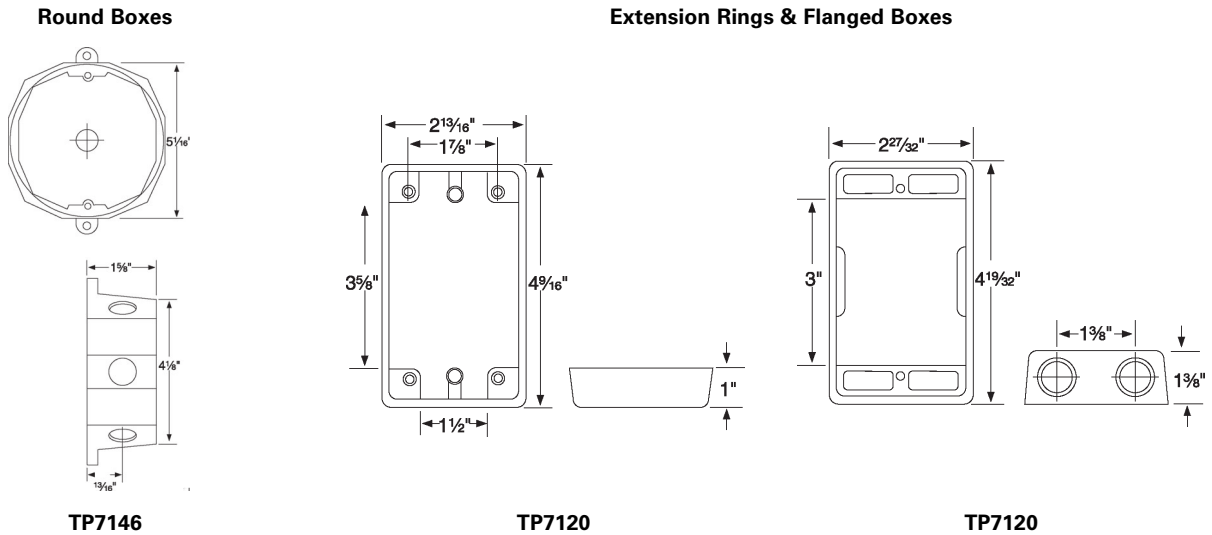

TP7120

TP7123

Cat. #	Description	Color	Capacity Cu. In.	Unit Qty.	Wt. Lbs. Per 100
TP7120	Single Gang	Gray	9	25	27.2
TP7123	Two Gang	Gray	10	10	27.2

EXTENSION ADAPTER

DIE CAST ALUMINUM
 MOUNTING SCREW & GASKET INCLUDED WITH COVER
 UL LISTED FOR WET LOCATIONS

Cat. #	Description	Color	Capacity Cu. In.	Unit Qty.	Wt. Lbs. Per 100
TP7173	4 - 1/2" Holes	Gray	9.5	25	23.6
TP7174	4 - 3/4" Holes	Gray	13.0	25	27.8

Weatherproof

Weatherproof Outlet Boxes

4" ROUND – 15.5 CUBIC INCH CAPACITY

1½" DEEP, DIE CAST ALUMINUM, UL LISTED FOR WET LOCATIONS

- GROUND SCREW PROVIDED WITH BOX
- GASKET & MOUNTING SCREWS INCLUDED WITH COVER

Cat. #	Side Holes	Back Hole	Color	Unit Qty.	Wt. Lbs. Per 100
TP7146	4 - ½"	½"	Gray	25	79.2
TP7148	4 - ½"	½"	White	25	79.2
TP7149	4 - ½"	½"	Bronze	25	79.2
TP7150	4 - ¾"	¾"	Gray	25	79.2
TP7158	Blank Cover Plate	-	Gray	50	20.8
With Blank Plate					
TP7147	4 - ½"	½"	Gray	24	100.0
TP7151	4 - ¾"	¾"	Gray	24	100.0
2" Deep Round Weatherproof Outlet Box Extension (18.3 Cubic Inch Capacity)					
TP7152	4 - ½"	-	Gray	25	58.3

Dimensions (in Inches):

Weatherproof