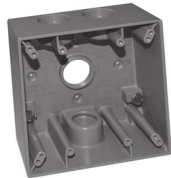

SINGLE GANG – 24.0 CUBIC INCH CAPACITY – 2 5/8" DEEP CAST ALUMINUM – UL LISTED FOR WET LOCATIONS

TP7074, TP7078, TP7082

Cat. #	Description	Outlet Holes	Color	Unit Qty.	Wt. Lbs. Per 100
TP7074	With Lugs	3 - 1/2"	Gray	25	80
TP7078	With Lugs	3 - 3/4"	Gray	25	80
TP7082	With Lugs	3 - 1"	Gray	25	80

Weatherproof

Weatherproof Outlet Boxes

TWO GANG – 30.5 CUBIC INCH CAPACITY

2" DEEP

CAST ALUMINUM – UL LISTED FOR WET LOCATIONS

TP7086 - TP7090

TP7094, TP7098

TP7102, TP7106

TWO & THREE GANG

2 5/8" DEEP

CAST ALUMINUM – UL LISTED FOR WET LOCATIONS

TP7126, TP7130, TP7134

TP7137, TP7138, TP7142

TP7143

TP7144

Cat. #	Description	Color	Capacity Cu. In.	Unit Qty.	Wt. Lbs. Per 100
Two Gang Deep Weatherproof Outlet Boxes					
TP7126	5 - 1/2" Holes	Gray	37	6	140
TP7130	5 - 3/4" Holes	Gray	37	6	140
TP7134	5 - 1" Holes	Gray	37	6	140
TP7137	7 - 1/2" Holes	Gray	37	6	140
TP7138	7 - 3/4" Holes	Gray	37	6	140
TP7142	7 - 1" Holes	Gray	37	6	140
Three Gang Deep Weatherproof Outlet Boxes					
TP7143	7 - 3/4" Holes	Gray	59	5	159
TP7144	7 - 1" Holes	Gray	59	5	159