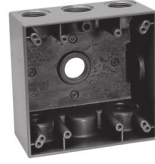

SINGLE GANG – 24.0 CUBIC INCH CAPACITY – 2 5/8" DEEP CAST ALUMINUM – UL LISTED FOR WET LOCATIONS

TP7074, TP7078, TP7082

Cat. #	Description	Outlet Holes	Color	Unit Qty.	Wt. Lbs. Per 100
TP7074	With Lugs	3 - 1/2"	Gray	25	80
TP7078	With Lugs	3 - 3/4"	Gray	25	80
TP7082	With Lugs	3 - 1"	Gray	25	80

Weatherproof

Weatherproof Outlet Boxes

TWO GANG – 30.5 CUBIC INCH CAPACITY

2" DEEP

CAST ALUMINUM – UL LISTED FOR WET LOCATIONS

TP7086 - TP7090

TP7094, TP7098

TP7102, TP7106

TWO & THREE GANG

2 5/8" DEEP

CAST ALUMINUM – UL LISTED FOR WET LOCATIONS

TP7126, TP7130, TP7134

TP7137, TP7138, TP7142

TP7143

TP7144

Cat. #	Description	Color	Capacity Cu. In.	Unit Qty.	Wt. Lbs. Per 100
Two Gang Deep Weatherproof Outlet Boxes					
TP7126	5 - 1/2" Holes	Gray	37	6	140
TP7130	5 - 3/4" Holes	Gray	37	6	140
TP7134	5 - 1" Holes	Gray	37	6	140
TP7137	7 - 1/2" Holes	Gray	37	6	140
TP7138	7 - 3/4" Holes	Gray	37	6	140
TP7142	7 - 1" Holes	Gray	37	6	140
Three Gang Deep Weatherproof Outlet Boxes					
TP7143	7 - 3/4" Holes	Gray	59	5	159
TP7144	7 - 1" Holes	Gray	59	5	159