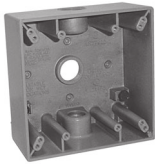

SINGLE GANG – 18.0 CUBIC INCH CAPACITY – 2" DEEP CAST ALUMINUM – UL LISTED FOR WET LOCATIONS

TP7010 - TP7018

TP7026, TP7034

TP7042, TP7050

TP7058, TP7066

Cat. #	Description	Outlet Holes	Color	Unit Qty.	Wt. Lbs. Per 100
TP7010	With Lugs	3 - 1/2"	Gray	50	58.3
TP7011	With Lugs	3 - 1/2"	White	50	58.3
TP7012	With Lugs	3 - 1/2"	Bronze	50	58.3
TP7018	With Lugs	3 - 3/4"	Gray	50	58.3
TP7026	With Lugs	4 - 1/2"	Gray	50	58.3
TP7034	With Lugs	4 - 3/4"	Gray	50	58.3
TP7042	With Lugs	5 - 1/2"	Gray	50	58.3
TP7050	With Lugs	5 - 3/4"	Gray	50	58.3
TP7058	Side Entry, with Lugs	5 - 1/2"	Gray	50	58.3
TP7066	Side Entry, with Lugs	5 - 3/4"	Gray	50	58.3

SINGLE GANG – 24.0 CUBIC INCH CAPACITY – 2 5/8" DEEP CAST ALUMINUM – UL LISTED FOR WET LOCATIONS

TP7074, TP7078, TP7082

Cat. #	Description	Outlet Holes	Color	Unit Qty.	Wt. Lbs. Per 100
TP7074	With Lugs	3 - 1/2"	Gray	25	80
TP7078	With Lugs	3 - 3/4"	Gray	25	80
TP7082	With Lugs	3 - 1"	Gray	25	80

Weatherproof

Weatherproof Outlet Boxes

TWO GANG – 30.5 CUBIC INCH CAPACITY

2" DEEP

CAST ALUMINUM – UL LISTED FOR WET LOCATIONS

TP7086 - TP7090

TP7094, TP7098

TP7102, TP7106