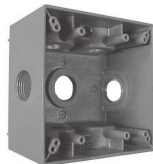

TWO & THREE GANG

2 5/8" DEEP

CAST ALUMINUM – UL LISTED FOR WET LOCATIONS

TP7126, TP7130, TP7134

TP7137, TP7138, TP7142

TP7143

TP7144

Cat. #	Description	Color	Capacity Cu. In.	Unit Qty.	Wt. Lbs. Per 100
Two Gang Deep Weatherproof Outlet Boxes					
TP7126	5 - 1/2" Holes	Gray	37	6	140
TP7130	5 - 3/4" Holes	Gray	37	6	140
TP7134	5 - 1" Holes	Gray	37	6	140
TP7137	7 - 1/2" Holes	Gray	37	6	140
TP7138	7 - 3/4" Holes	Gray	37	6	140
TP7142	7 - 1" Holes	Gray	37	6	140
Three Gang Deep Weatherproof Outlet Boxes					
TP7143	7 - 3/4" Holes	Gray	59	5	159
TP7144	7 - 1" Holes	Gray	59	5	159

Weatherproof

Weatherproof Outlet Boxes

Dimensions (in Inches):

ONE & TWO GANG WEATHERPROOF EXTENSIONS

1" DEEP, DIE CAST ALUMINUM EXTENSION RING
 GASKET & MOUNTING SCREWS INCLUDED WITH COVER
 UL LISTED FOR WET LOCATIONS