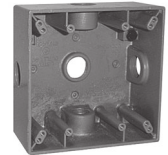

TP7118, TP7122

Cat. #	Description	Color	Unit Qty.	Wt. Lbs. Per 100
TP7086	3 - 1/2" Holes	Gray	10	83.3
TP7087	3 - 1/2" Holes	White	10	83.3
TP7088	3 - 1/2" Holes	Bronze	10	83.3
TP7090	3 - 3/4" Holes	Gray	10	83.3
TP7094	4 - 1/2" Holes	Gray	10	83.3
TP7098	4 - 3/4" Holes	Gray	10	83.3
TP7102	5 - 1/2" Holes	Gray	10	83.3
TP7106	5 - 3/4" Holes	Gray	10	83.3
TP7110	7 - 1/2" Holes	Gray	10	83.3
TP7114	7 - 3/4" Holes	Gray	10	83.3
TP7118	5 - 1/2" Holes	Gray	10	83.3
TP7122	5 - 3/4" Holes	Gray	10	83.3