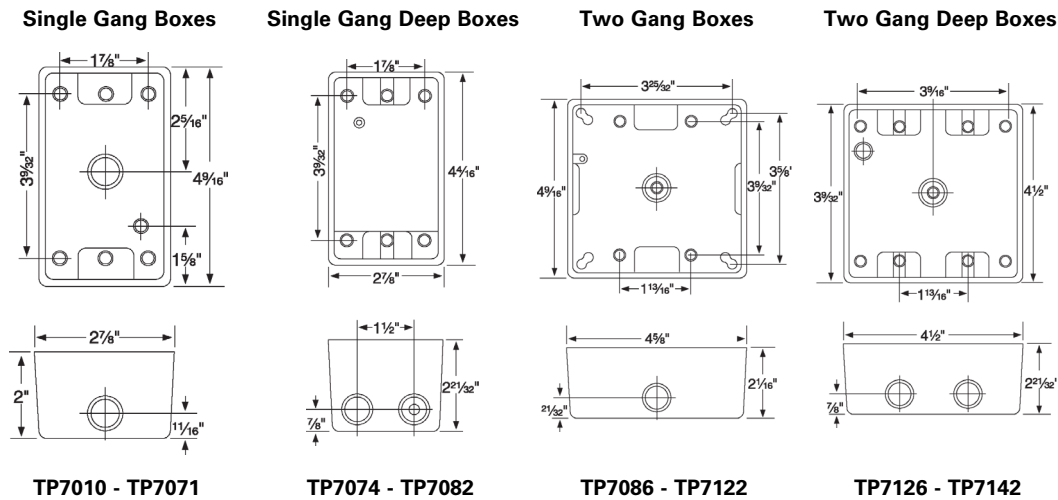

TWO & THREE GANG

2 5/8" DEEP

CAST ALUMINUM – UL LISTED FOR WET LOCATIONS

TP7126, TP7130, TP7134

TP7137, TP7138, TP7142

TP7143

TP7144

Cat. #	Description	Color	Capacity Cu. In.	Unit Qty.	Wt. Lbs. Per 100
Two Gang Deep Weatherproof Outlet Boxes					
TP7126	5 - 1/2" Holes	Gray	37	6	140
TP7130	5 - 3/4" Holes	Gray	37	6	140
TP7134	5 - 1" Holes	Gray	37	6	140
TP7137	7 - 1/2" Holes	Gray	37	6	140
TP7138	7 - 3/4" Holes	Gray	37	6	140
TP7142	7 - 1" Holes	Gray	37	6	140
Three Gang Deep Weatherproof Outlet Boxes					
TP7143	7 - 3/4" Holes	Gray	59	5	159
TP7144	7 - 1" Holes	Gray	59	5	159

Weatherproof

Weatherproof Outlet Boxes

Dimensions (in Inches):

ONE & TWO GANG WEATHERPROOF EXTENSIONS

1" DEEP, DIE CAST ALUMINUM EXTENSION RING
 GASKET & MOUNTING SCREWS INCLUDED WITH COVER
 UL LISTED FOR WET LOCATIONS