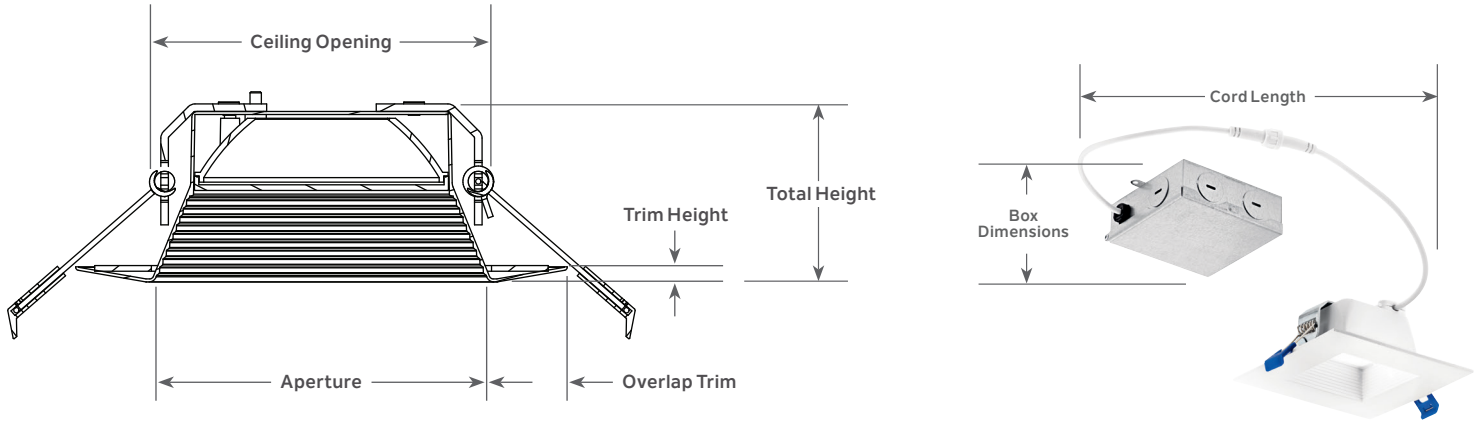

Direct-to-Ceiling LED Downlight – Recessed

OVERVIEW

With its simple snap-in installation, the Direct-to-Ceiling (DtC) Recessed LED Downlight allows for installation in drywall and drop ceilings without the need for a junction box. This downlight is designed with a baffled trim that reduces glare and delivers general room lighting.

Photometric Diagrams

DLRC04R2790WHT

	Illuminance at a Distance		Beam Width	
	Center Beam fc			
1.3 ft	223 fc	2.7 ft	2.7 ft	
2.7 ft	51.6 fc	5.6 ft	5.7 ft	
4.0 ft	23.5 fc	8.3 ft	8.4 ft	
5.3 ft	13.4 fc	11.1 ft	11.1 ft	
6.7 ft	8.38 fc	14.0 ft	14.0 ft	
8.0 ft	5.88 fc	16.7 ft	16.8 ft	

To form a complete product number, combine:

Family + Type + Size + Shape + CCT + CRI + Finish = **DL RC 04 R 30 90 WHT**

A 2" Mini Recessed fixture is also available. See items DLMN02R2790WHT or DLMN02R3090WHT for complete specifications.

Direct-to-Ceiling LED Downlight – Recessed

Dimension Table

	Aperture (in/mm)	Ceiling Opening (in/mm)	Overlap Trim (in/mm)	Trim Height (in/mm)	Total Height (in/mm)
4" Round	3.44 / 87.5	4.0 / 101.6	0.84 / 21.3	0.157 / 3.9	1.85 / 47.10
4" Square	2.69 / 68.3	4.0 / 101.6	1.12 / 28.3	0.098 / 2.5	1.89 / 48.00
6" Round	4.98 / 126.5	5.25 / 133.4	1.21 / 30.7	0.157 / 3.9	1.94 / 49.30
6" Square	4.11 / 104.4	6.0 / 153	1.59 / 40.3	0.098 / 2.5	1.89 / 48.00