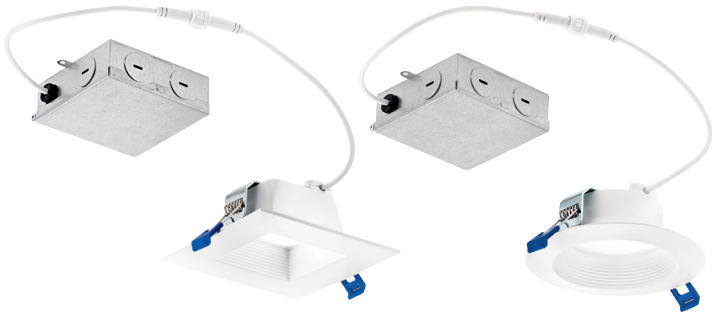

Direct-to-Ceiling LED Downlight – Recessed

OVERVIEW

With its simple snap-in installation, the Direct-to-Ceiling (DtC) Recessed LED Downlight allows for installation in drywall and drop ceilings without the need for a junction box. This downlight is designed with a baffled trim that reduces glare and delivers general room lighting.

PROJECT:	PRODUCT #:
TYPE:	DATE:
PREPARED BY:	AUTHORIZED BY*:
COMMENTS:	

FEATURES

- Baffle design minimizes glare and provides a welcoming illumination to any room.
- Simple snap-in installation is fast and easy.
- Remote driver enables installation in drywall and drop ceilings without junction box.
- Dimmable, see recommended dimmers at Kichler.com
- 5-year warranty
- Available in two color temperatures (2700K & 3000K) to coordinate with the look and feel of the room.

SPECIFICATIONS

ELECTRICAL

Input Voltage	120Vac
Input Voltage Range	108Vac-132Vac
Input Frequency	60Hz
Power	See Data Table
Power Factor	>0.9
Surge	2.5kV ringwave
Connector	Push-in quick connects AC; Screwlock DC terminal