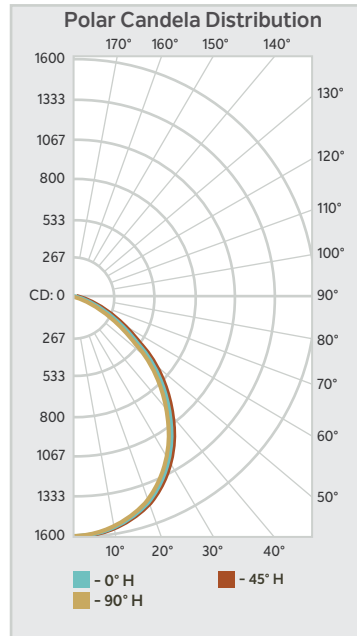

PHOTOMETRICS

Light Source	LED Backlit
Color Temperature(s)	2700K/3000K
Color Rendering Index (CRI)	>90, R9>50
Dimmable	Yes
Lumen Packages	See Data Table
Lumens Per Watt (LPW)	>60LPW

RATINGS & CERTIFICATIONS

ACCESSORIES

See Accessories

Direct-to-Ceiling LED Downlight – Recessed

LUMEN Data Table – Recessed

Shape	Size (Inches)	Watts	Lumens	
			2700K	3000K
Round	4	11.5W	700	
	6	13W	900	
Square	4	11.5W	700	
	6	13W	900	

Photometric Diagrams

DLRC04R2790WHT

	Illuminance at a Distance		Beam Width	
	Center Beam fc			
1.3 ft	223 fc	2.7 ft	2.7 ft	
2.7 ft	51.6 fc	5.6 ft	5.7 ft	
4.0 ft	23.5 fc	8.3 ft	8.4 ft	
5.3 ft	13.4 fc	11.1 ft	11.1 ft	
6.7 ft	8.38 fc	14.0 ft	14.0 ft	
8.0 ft	5.88 fc	16.7 ft	16.8 ft	

Direct-to-Ceiling LED Downlight – Recessed

Dimension Table

	Aperture (in/mm)	Ceiling Opening (in/mm)	Overlap Trim (in/mm)	Trim Height (in/mm)	Total Height (in/mm)
4" Round	3.44 / 87.5	4.0 / 101.6	0.84 / 21.3	0.157 / 3.9	1.85 / 47.10
4" Square	2.69 / 68.3	4.0 / 101.6	1.12 / 28.3	0.098 / 2.5	1.89 / 48.00
6" Round	4.98 / 126.5	5.25 / 133.4	1.21 / 30.7	0.157 / 3.9	1.94 / 49.30
6" Square	4.11 / 104.4	6.0 / 153	1.59 / 40.3	0.098 / 2.5	1.89 / 48.00