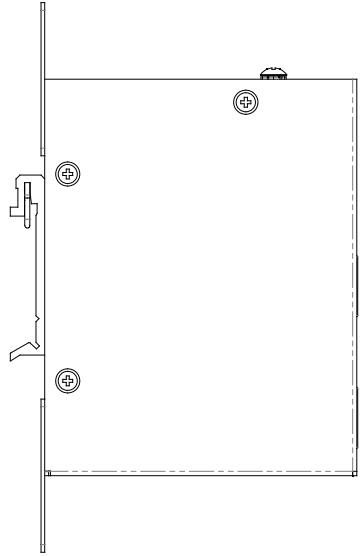

Flat head screw machine M3X5 pitch 0.5mm(type)

THIRD ANGLE PROJECTION

GENERAL NOTES

DIMENSIONS ARE IN MM - DO NOT SCALE
 THIS DOCUMENT CONTAINS CONFIDENTIAL, PROPRIETARY INFORMATION THAT IS PROPERTY OF STARTECH.COM