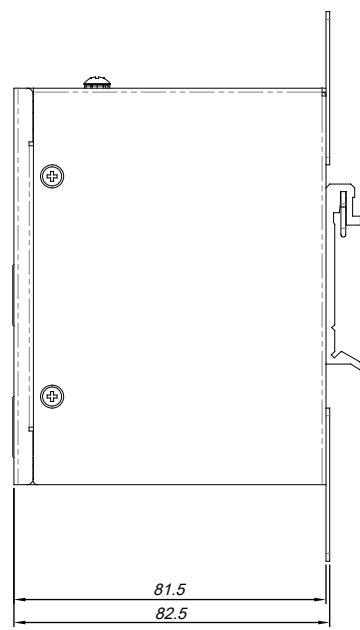

Flat head screw machine M3X5 pitch 0.5mm(type)

THIRD ANGLE PROJECTION

GENERAL NOTES

DIMENSIONS ARE IN MM - DO NOT SCALE
 THIS DOCUMENT CONTAINS CONFIDENTIAL, PROPRIETARY INFORMATION THAT IS PROPERTY OF STARTECH.COM