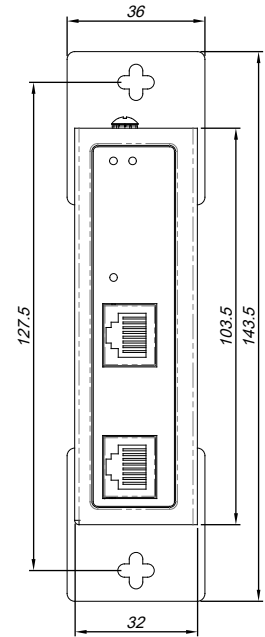

Flat head screw machine M3X5 pitch 0.5mm(type)

THIRD ANGLE PROJECTION

GENERAL NOTES

DIMENSIONS ARE IN MM - DO NOT SCALE
 THIS DOCUMENT CONTAINS CONFIDENTIAL, PROPRIETARY INFORMATION THAT IS PROPERTY OF STARTECH.COM

PRODUCT ID	POEINJ1G90W
DESCRIPTION	Industrial Gigabit PoE Injector - High Speed/High Power 90W - 802.3bt PoE++ 52V-56VDC DIN Rail UPoE/Ultra Power Over Ethernet Injector Adapter -40C to +75C Rugged
DO NOT SCALE	SHEET: 1 OF: 1
	UPLOAD DATE: 4/26/2022