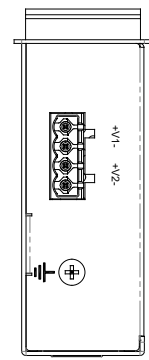

Flat head screw machine M3X5 pitch 0.5mm(type)

THIRD ANGLE PROJECTION

GENERAL NOTES

DIMENSIONS ARE IN MM - DO NOT SCALE
 THIS DOCUMENT CONTAINS CONFIDENTIAL, PROPRIETARY INFORMATION THAT IS PROPERTY OF STARTECH.COM

PRODUCT ID	POEINJ1G90W
DESCRIPTION	Industrial Gigabit PoE Injector - High Speed/High Power 90W - 802.3bt PoE++ 52V-56VDC DIN Rail UPoE/Ultra Power Over Ethernet Injector Adapter -40C to +75C Rugged
DO NOT SCALE	SHEET: 1 OF: 1
	UPLOAD DATE: 4/26/2022