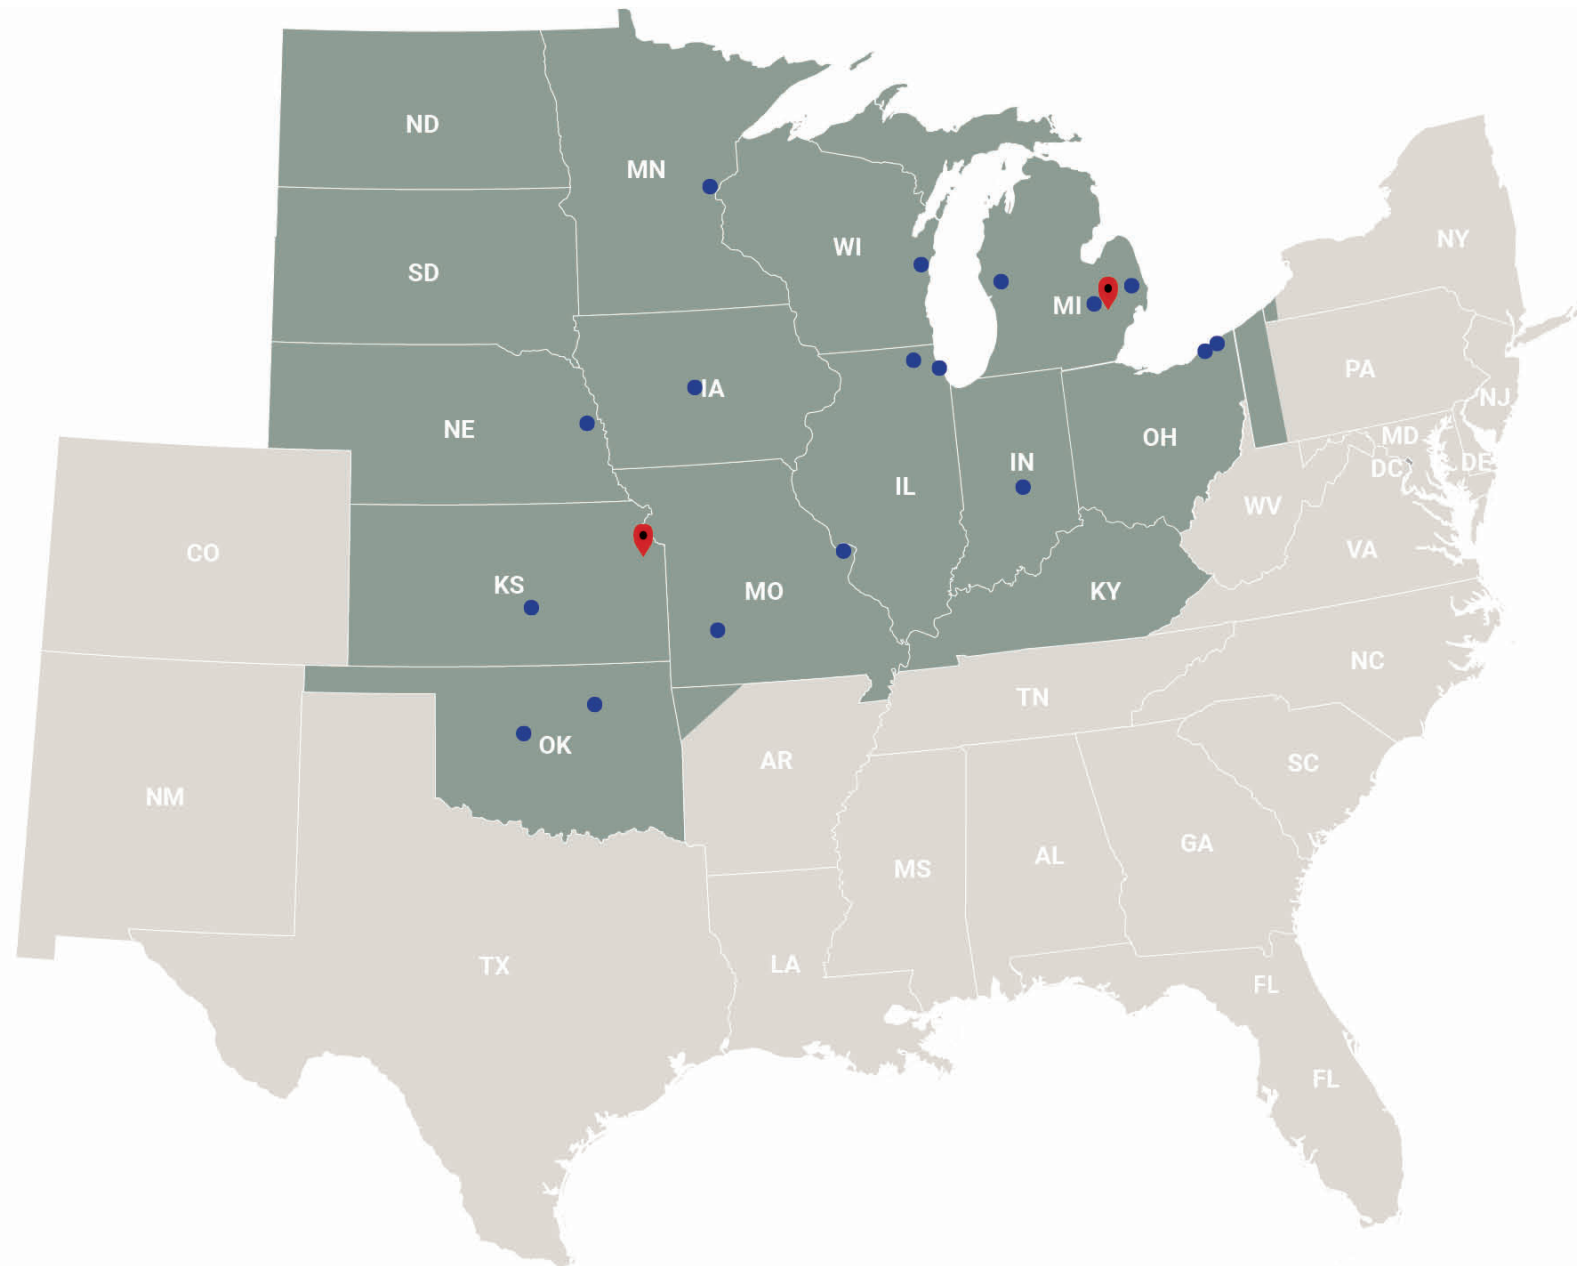

**VIRGINIATILE**

# VIRGINIATILE

● = Showroom and Warehouse

■ = Operating Territory

📍 = Distribution Center

## MICHIGAN

Farmington Hills  
24404 Indoplex Circle  
Farmington Hills MI 48335

Grand Rapids  
3440 Broadmoor Ave SE  
Grand Rapids MI 49512

Livonia Dist Center  
28320 Plymouth Road  
Livonia MI 48150

Troy  
900 W Maple Road  
Troy MI 48084