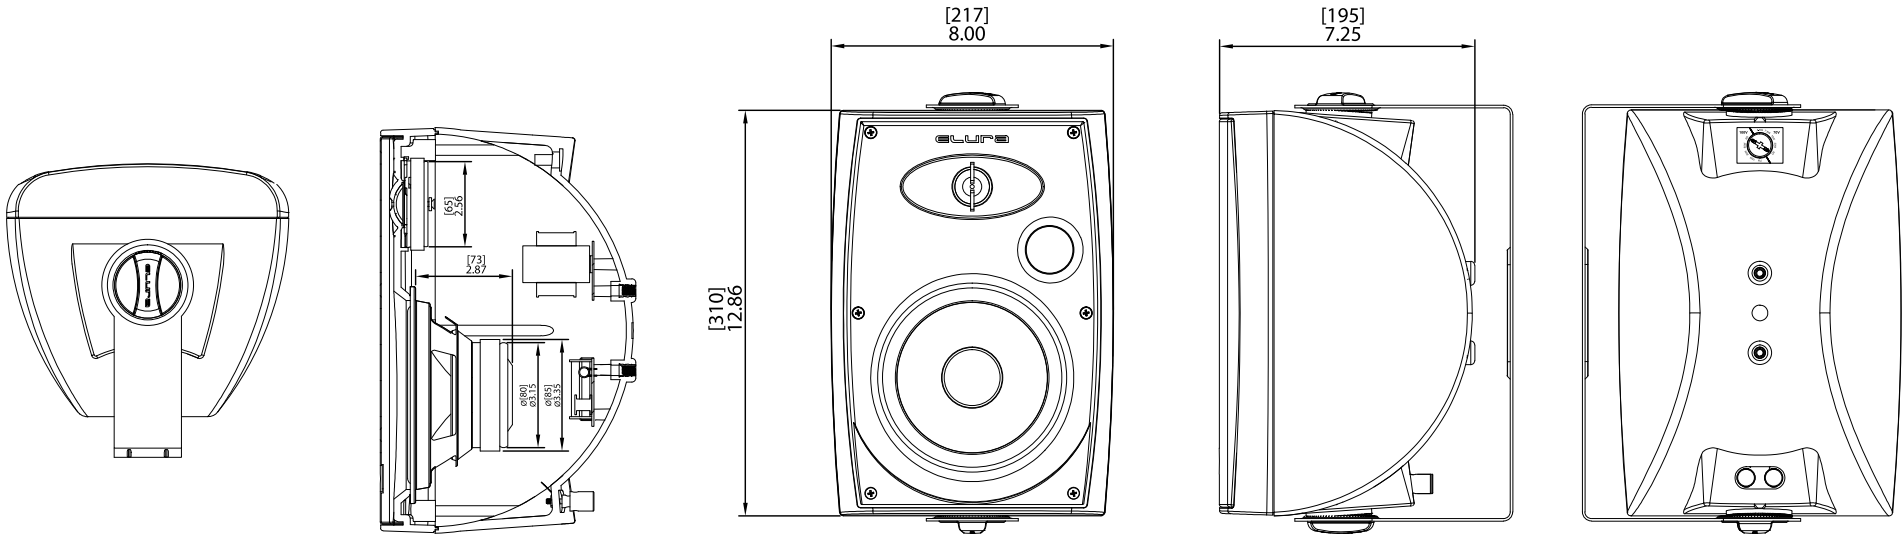

## OUT6.5B/W70

### OUT6.5B/W70

Speaker Type: 6.5" 70V Outdoor Speaker, pair

Woofer: 6.5" Metallic Anodized Injection Molded Cone with Rubber Surround

Tweeter: 1" Liquid Cooled Aluminum Dome

Power: 5-125 Watts

Impedance: 6 Ohms

Finish Dimensions: 12.86" (310mm) x 8" (217) x 7.25" (195)

Frequency: 55Hz - 20kHz

Sensitivity: 90 dB