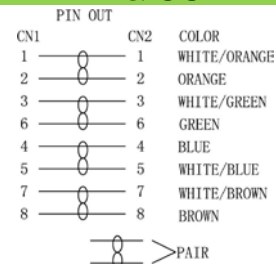

PIN & OUT

568B

Construction

UTP CAT.5e

Center Conductor:	24AWG stranded bare copper
Construction	7×32AWG
Dia.(in/mm)	0.024/0.60
Insulate	HDPE
Nom. Thickness(in/mm)	0.006/0.17
Insulation Dia.(in/mm)	0.038/0.98
Color Cord	Pair 1: Blue-White/Blue Pair 2: Orange-White/Orange Pair 3: Green-White/Green Pair 4: Brown-White/Brown
Pairs	4
Cabling	4Pairs with skeleton
Jacket	PVC
Nom. Thickness(in/mm)	0.024/0.60
Min. Thickness(in/mm)	0.019/0.48
Cable Dia.(in/mm)	0.209/5.30
Color	Black & Blue & Green & Gray Red & White & Yellow & Orange & Ivory

Printing:
STRUCTURED CABLE PRODUCTS CAT.5E PATCH CABLE
UTP 4PR 24AWG TYPE CM (UL) C(UL) EXXXXXX

CONNECTER

Connector	RJ45(8P8C) MALE CAT5e
Insulation	Clear Polyester, UL94V-2
Contacts	Brass, Gold Plated 3u

CAT6 PATCH CABLE

Molded material	PVC
Pin&Out	EIA/TIA 568B (view the Pin&Out)
Length	view packing data

Packing	1pcs/bag view packing data

Performance

Electrical Characteristics:[@68°F.(20°C.)]

Cat.5e CHANNEL TEST (MHz/dB/dB/dB)

Freq.	NEXT	ATTN	RL	Freq.	NEXT	ATTN	RL
1	60	3	17	20	42	10.2	17
4	53.6	4.5	17	25	40.4	11.4	16
8	48.6	6.3	17	31.3	38.7	12.9	15.1
10	47	7.1	17	62.5	33.6	18.6	12.1
16	43.6	9.1	17	100	30.1	24	10

Conductor DCR (Ω/100m) ≤9.6
Unbalance of Pair DCR (%) ≤5
Dielectric strength between Pairs(kV/min) ≤1
Insulation resistance (MΩ·km) ≥5000
Capacitance (nF/100m) ≤5.6
Dielectric strength between Pairs(kV/min) ≤330
Characteristic impedance (Ω) 100±15
Short or Open of the loop None

Mechanical Characteristics:

Operating Temperature Range(°C) -15~75

Packing data

Length (ft)	TOL. (in)	pcs/carton	G.W. (lbs/kgs)	Color
1	1.18	300	18.74/ 8.5	Black
3	1.18	200	23.15/ 10.5	Blue
5	1.97	150	23.15/ 10.5	Green
7	1.97	100	20.5/ 9.3	Gray
10	1.97	70	19.84/ 9	Red
15	1.97	60	23.59/ 10.7	White
25	1.97	50	31.31/ 14.2	Yellow
50	1.97	20	24.91/ 11.3	Orange
100	1.97	16	38.14/ 17.3	Ivory
(m)	(mm)	pcs/carton	(lbs/kgs)	
1	30	300	13.23/ 6	
2	30	90	13.23/ 6	
3	50	70	13.23/ 6	
5	50	40	17.64/ 8	
10	50	25	15.43/ 7	
25	50	12	19.84/ 9