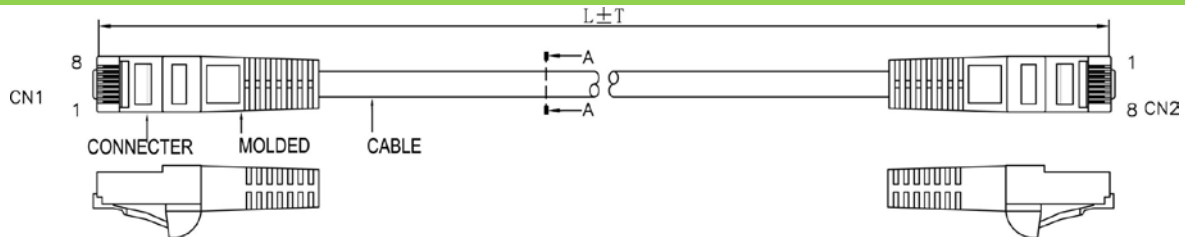

**SCP Part Number: C5PC-5-WT**

REV.A

**Construction**

**CAT5e Cross section**

**PIN & OUT**

**568B**

**Construction**

**UTP CAT.5e**

<b>Center Conductor:</b>	<b>24AWG stranded bare copper</b>
Construction	7×32AWG
Dia.(in/mm)	0.024/0.60
<b>Insulate</b>	<b>HDPE</b>
Nom. Thickness(in/mm)	0.006/0.17
Insulation Dia.(in/mm)	0.038/0.98
Color Cord	Pair 1: Blue-White/Blue Pair 2: Orange-White/Orange Pair 3: Green-White/Green Pair 4: Brown-White/Brown
Pairs	4
Cabling	4Pairs with skeleton
<b>Jacket</b>	<b>PVC</b>
Nom. Thickness(in/mm)	0.024/0.60
Min. Thickness(in/mm)	0.019/0.48
Cable Dia.(in/mm)	0.209/5.30
Color	Black & Blue & Green & Gray Red & White & Yellow & Orange & Ivory

**Printing:**  
STRUCTURED CABLE PRODUCTS CAT.5E PATCH CABLE  
UTP 4PR 24AWG TYPE CM (UL) C(UL) EXXXXXX

**CONNECTER**

<b>Connector</b>	<b>RJ45(8P8C) MALE CAT5e</b>
Insulation	Clear Polyester, UL94V-2
Contacts	Brass, Gold Plated 3u