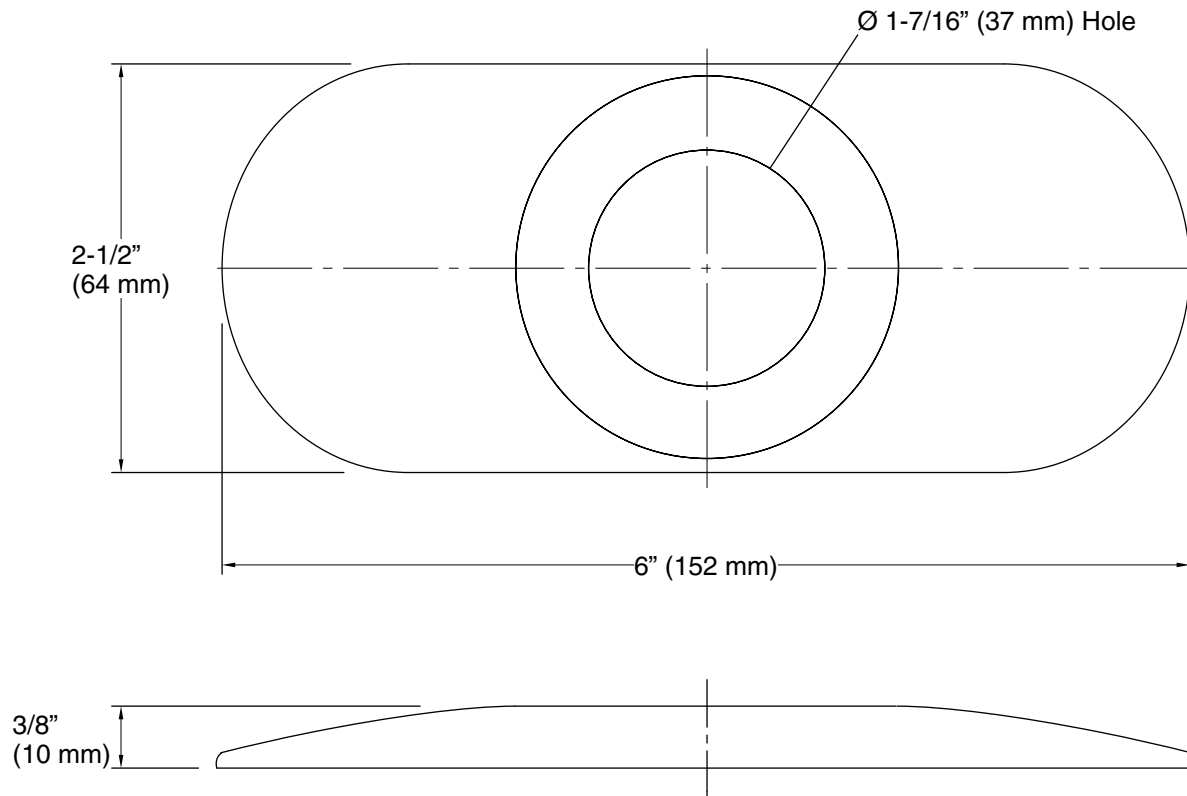

Technical Information

All product dimensions are nominal.

Material: Brass

Notes

Install this product according to the installation instructions.