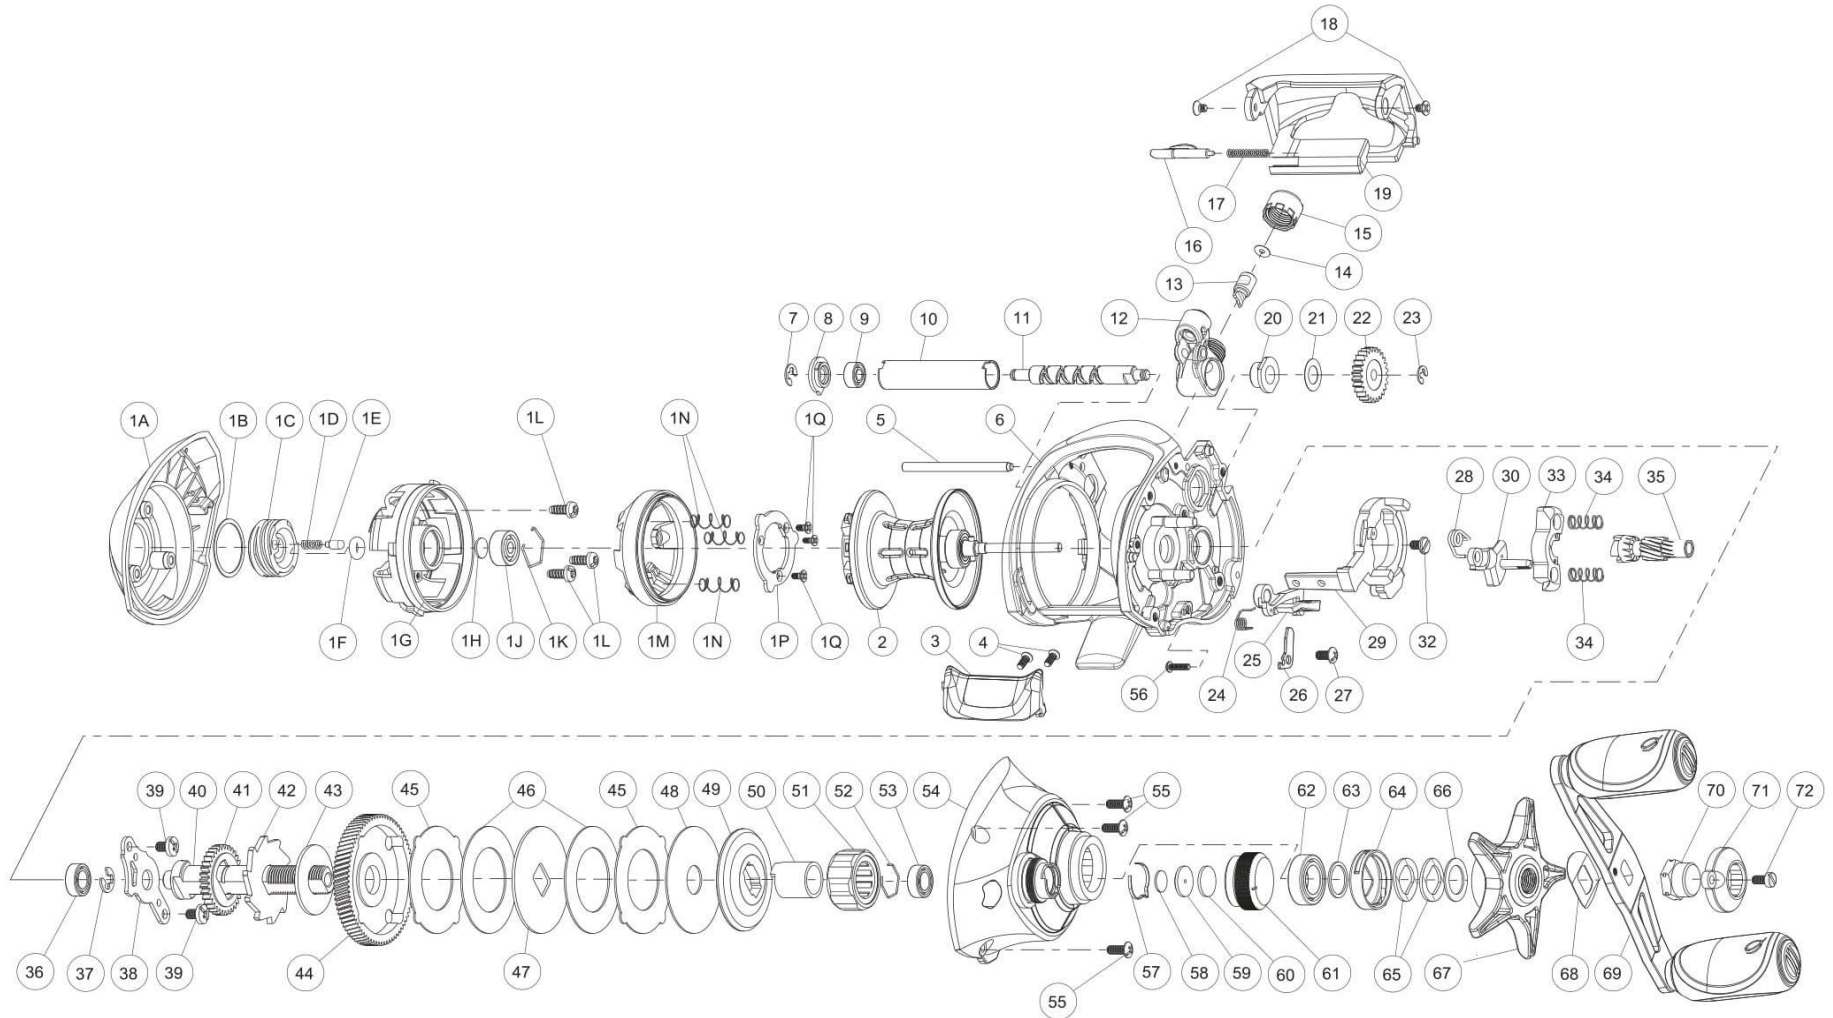

## Quantum 2021 Accurist AT100SPTA Part List

Key No.	Description	Part No. AT100SPTA	Q'TY	Key No.	Description	Part No. AT100SPTA	Q'TY
1	Palm Side Cover Kit include	VA423-71	1	29	Release Slider	DX039-01	1
	1A - Palm Side Cover	VA023-71	1	30	Flippin Switch	VA087-01	1
	1B - Centrifugal Dial Washer	SB111-01	1	31	Release Slider Screw	DX125-01	1
	1C - Centrifugal Dial	SB026-03	1	32	Pinion Yoke	SB025-01	1
	1D - Centrifugal Dial Click Spring	YW114-01	1	33	Yoke Spring	GX040-01	2
	1E - Centrifugal Dial Click Pawl	PW098-01	1	34	Pinion Gear	VA011-01	1
	1F - Centrifugal Dial Frection Ring	SB105-01	1	35	Crank Shaft Ball Bearing - L	SW017-06	1
	1G - Spool Cover	VA051-01	1	36	E-Clip	QW120-01	1
	1H - Spool Tension Shim	QW032-04	1	37	Crank Shaft Retainer	VA002-01	1
	1J - Ball Bearing - Spool Shaft (Palm)	QV017-04	1	38	Crank Shaft Retainer Screw	JX107-02	2
	1K - Clip Ring	HV080-01	1	39	Crank Shaft	YW008-05	1
	1L - Spool Cover Screw	WW107-01	3	40	O/S Drive Gear	DW112-01	1
	1M - Brake Ring Assembly	VA342-01	1	41	Trip Ratchet	PW083-02	1
	1N - Spring - Brake Ring Slider	DW070-01	3	42	Trip Ratchet Washer	YW111-01	1
	1P - Retainer - Brake Ring Slider Spring	VA129-01	1	43	Drive Gear	VA012-03	1
	1Q - Retainer Screw	DW107-01	3	44	Drag Key Washer	PW048-01	2
2	Spool Assembly	YI321-01	1	45	Drag Disc - A	PW059-02	2
3	Thumb Bar	YI009-01	1	46	Drag "D" Washer	YW045-01	1
4	Thumb Bar Screw	YB107-02	2	47	Drag Disc - B	YW059-01	1
5	Stabilizer Bar	VA061-01	1	48	Drag Washer	VA045-01	1
6	Frame	VA001-71	1	49	One Way Clutch Sleeve	UX052-01	1
7	E-Clip	NX092-01	1	50	One Way Clutch	VA063-01	1
8	Bearing Retainer	DW067-01	1	51	Spool Tension Knob Ball Bearing Retainer	EB080-01	1
9	Worm Shaft Ball Bearing	XX117-04	1	52	Tension Knob Ball Bearing	SW017-06	1
10	Worm Shaft Guide	SB016-01	1	53	Gear Side Cover Assembly	VA324-71	1
11	Worm Shaft	HV072-01	1	54	Gear Side Cover Screw-A	VA053-01	3
12	Line Guide Carrier	VA047-01	1	55	Gear Side Cover Screw-B	ZW053-03	1
13	Line Guide Pawl	ZW006-03	1	56	Tension Knob Click Spring	PW114-01	1
14	Line Guide Carrier Washer	BV035-01	1	57	Washer - Spool Tension	QW032-04	1
15	Line Guide Carrier Screw	ZW007-01	1	58	Collar - Spool Tension	VA081-01A	1
16	Side Cover Locking Lever	VA119-01	1	59	Spool Cushion Washer	VA082-01	1
17	Spring - Locking Lever	ZW096-01	1	60	Spool Tension Knob	YI033-01	1
18	Screw	CF107-02	2	61	Crank Shaft Ball Bearing	TW058-09	1
19	Front Support	YI099-01	1	62	Crank Shaft Ball Bearing Washer	TW035-02	1
20	Worm Shaft Bushing - Gear Side	PW068-01	1	63	Drag Click Spring Assembly	YX4114-01	1
21	O/S Pinion Gear Washer	EX035-01	1	64	Spring "D" Washer	JX046-01	2
22	O/S Pinion Gear	DW085-01	1	65	Star Drag Washer	ZW032-01	1
23	E-Clip	NX090-01	1	66	Star Drag	YI055-01	1
24	Kick Lever Spring	DX097-01	1	67	Handle Washer	NX054-01	1
25	Kick Lever	PW077-01	1	68	Handle Assembly	YI318-01	1
26	Kick Lever Guide Plate	VA161-01	1	69	Handle Nut	DW003-07	1
27	Kick Lever Guide Plate Screw	JX107-02	1	70	Handle Nut Cap	DW034-05	1
28	Release Slider Spring	DX104-01	1	71	Handle Nut Cap Screw	DW050-02	1