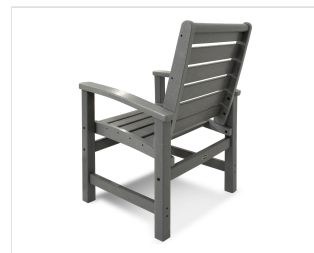

POLYWOOD®

Sustainable Outdoor Furniture

CLIMATETUFF™
MATERIALS

COLORSTAY™
TECHNOLOGY

MADE IN
THE USA

CONSCIOUSLY
CRAFTED

Signature Dining Chair

BRAND | POLYWOOD®

COLLECTION | Signature

SKU | 1910

SPECIFICATIONS

Weight	33.5 lbs
Width	23.96"
Height	35.99"
Depth	25.25"
Arm Height	24.94"
Seat Width	19.0"
Seat Depth	16.86"
Seat Height	17.75"

AVAILABLE LUMBER COLORS