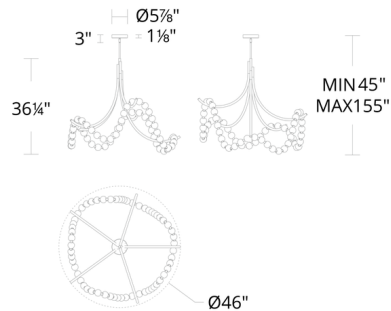

Description

Spanish Alabaster beads are strung on an LED loop and draped over gleaming arms in the Parel Pendant. Dress up your ceiling with this delightful luminaire. Dimmable via Triac, electronic low voltage (ELV) or 0-10V dimming.

Shown in aged brass / alabaster

FM-50446

Specifications

COLOR	Alabaster
BODY FINISH	Aged Brass
WATTAGE	40.9W
DIMMER	Low Voltage Electronic
DIMENSIONS	46"W x 45"H
INTEGRATED LED MODULE	1 x LED/40.9W/120-277V LED
COUNTRY OF ORIGIN	China

Technical Information

LAMP LIFE	64000 hours
COLOR RENDERING	90 CRI
LAMP COLOR	3000K
LUMENS/WATT	51.05
LUMINOUS FLUX	2088 lumens

CLICK TO VIEW PRODUCT

Notes: