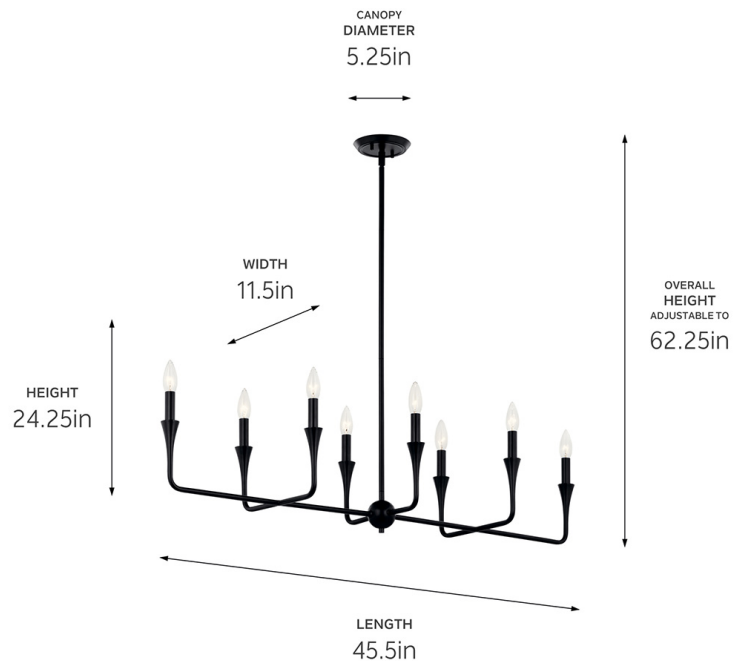

SPECIFICATIONS

Certifications/Qualifications

ADA Compliant	No
Prop65	No
Location Rating	Dry
	kichler.com/warranty

Dimensions

Height	24.25"
Overall Height	62.25"
Length	45.5"
Width	11.5"
Weight	7.02 LBS
Canopy Width	5.25"
Canopy Depth	0.75"

Electrical

Input Voltage	120 V

Light Source

Light Source	Bulb
Lamp Included	Not Included
# Of Bulbs/LED Modules	8
Max Or Nominal Watt	60 W
Lamp Type	B
Socket Type	E12 (Candelabra)
Dimmable	Yes

Mounting/Installation

Interior/Exterior	Interior Product
Mounting Weight	7.02 LBS
Lead Wire Length	144
Wire Connectors	Wire Nuts

FIXTURE ATTRIBUTES

Housing/Glass

Primary Material	Steel
Shade Included	No
Max Stem Tilt	90 °

Product/Ordering Information

SKU	52693BK
Finish	Black
UPC	783927046411

Finishes

- Black
- Champagne Bronze™
- Polished Nickel